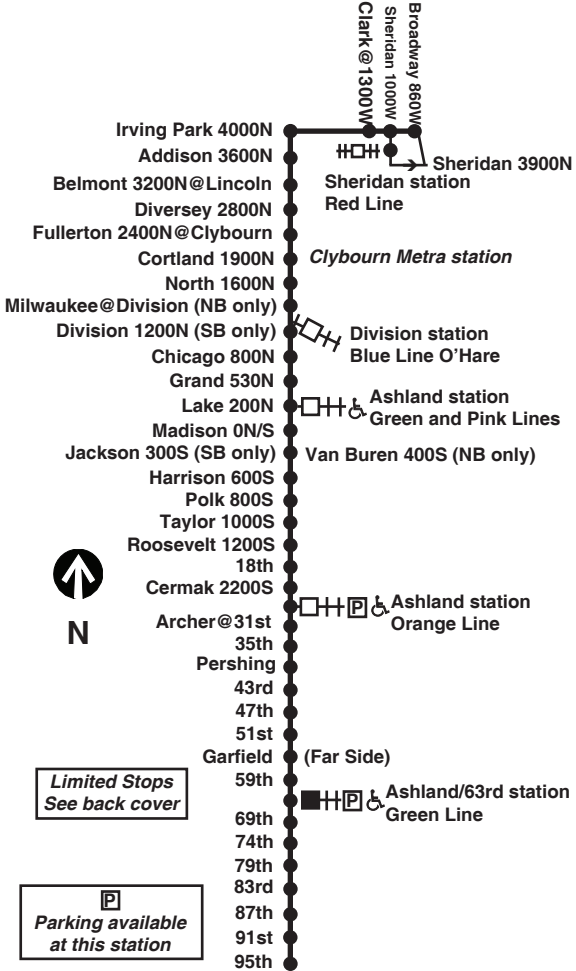

Ashland Express
Effective June 17, 2019

Route X9 Ashland Express ♿ makes limited stops weekdays a.m through p.m. rush hours, between Sheridan/Irving Park - Sheridan Red Line station and Ashland/95th via Irving Park and Ashland.

Monday thru Friday

X9 Ashland Express

X9 Ashland Express - Stops

Northbound

Leave Ashland/ 95th	Ashland/ 74th	Green Line Ashland/ 63rd	Orange Line Station	Blue Line Ashland/ Division	Arrive Irving Park/ Broadway
-----	4:48am	4:53am	5:09am	5:30am	5:50am
-----	5:00	5:05	5:21	5:42	6:02
-----	5:12	5:17	5:34	5:55	6:16
-----	5:24	5:30	5:47	6:09	6:32
-----	5:36	5:42	6:00	6:22	6:46
-----	5:48	5:54	6:13	6:37	7:02
-----	6:00	6:06	6:26	6:50	7:16
6:00am	6:10	6:16	6:36	7:00	7:26
6:07	6:17	6:23	6:43	7:07	7:33
6:13	6:24	6:30	6:49	7:15	7:41
6:18	6:29	6:35	6:55	7:21	7:48
6:22	6:33	6:39	6:59	7:25	7:52
6:26	6:37	6:43	7:03	7:30	7:57
6:30	6:41	6:47	7:07	7:35	8:02
6:34	6:45	6:51	7:11	7:39	8:06
6:38	6:49	6:55	7:15	7:43	8:10
6:43	6:54	7:00	7:20	7:48	8:15
6:49	7:00	7:06	7:26	7:54	8:21
6:56	7:07	7:13	7:33	8:01	8:28
7:04	7:15	7:21	7:41	8:09	8:36
7:12	7:23	7:29	7:49	8:17	8:44
7:21	7:32	7:38	7:58	8:26	8:53
7:30	7:41	7:47	8:07	8:35	9:02
7:40	7:51	7:57	8:17	8:45	9:12
7:50	8:01	8:07	8:27	8:55	9:22
8:01	8:13	8:19	8:38	9:04	9:29
8:12	8:24	8:30	8:49	9:15	9:40
8:24	8:36	8:42	9:01	9:27	9:52
8:36	8:48	8:54	9:13	9:39	10:04
8:48	9:00	9:06	9:25	9:51	10:16
9:00	9:12	9:18	9:37	10:03	10:28