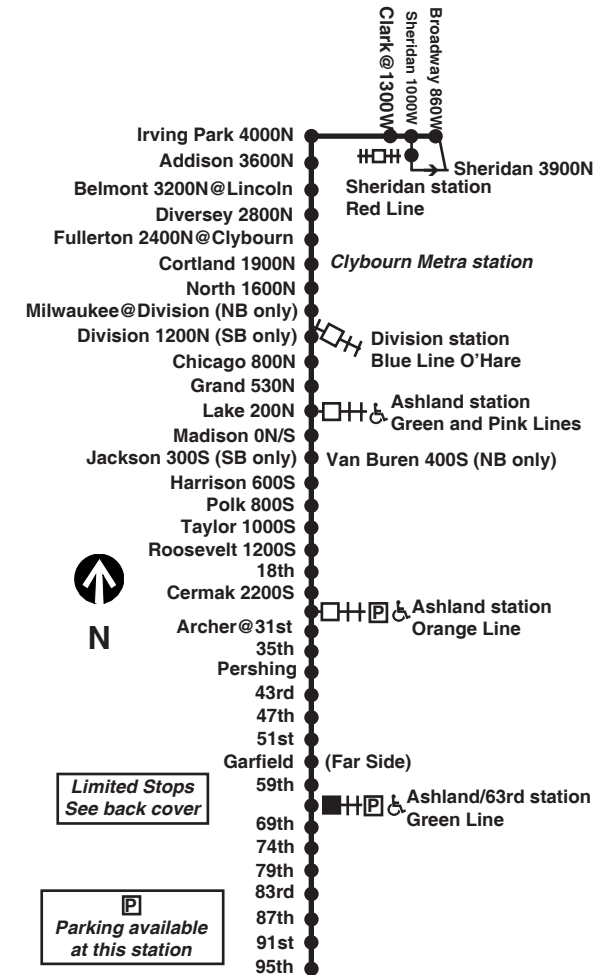

Route X9 Ashland Express ♿ makes limited stops weekdays a.m through p.m. rush hours, between Sheridan/Irving Park - Sheridan Red Line station and Ashland/95th via Irving Park and Ashland.

CTA Bike & Ride

For more Information call the RTA Travel Information Center in Chicago: 312-836-7000. Open 6am until 7pm, Monday thru Saturday.

Para obtener mayor información, en Español, llame al Centro de Información: 312-836-7000.

Ashland Express
Effective August 30, 2021

Monday thru Friday

X9 Ashland Express

Northbound

Leave Ashland/ 95th	Ashland/ 74th	Green Line Ashland/ 63rd	Orange Line Station	Blue Line Ashland/ Division	Arrive Irving Park/ Broadway
----	4:48am	4:53am	5:09am	5:30am	5:50am
----	5:00	5:05	5:21	5:42	6:02
----	5:12	5:17	5:34	5:55	6:16
----	5:24	5:30	5:47	6:09	6:32
----	5:36	5:42	6:00	6:22	6:46
----	5:48	5:54	6:13	6:37	7:02
----	6:00	6:06	6:26	6:50	7:16
6:00am	6:10	6:16	6:36	7:00	7:26
6:08	6:18	6:24	6:44	7:09	7:35
6:16	6:27	6:33	6:53	7:19	7:46
6:23	6:35	6:41	7:01	7:27	7:54
6:31	6:43	6:49	7:09	7:36	8:03
6:39	6:51	6:57	7:17	7:44	8:11
6:47	6:59	7:05	7:25	7:52	8:19
6:55	7:07	7:13	7:33	8:00	8:27
7:03	7:15	7:21	7:41	8:08	8:35
7:11	7:23	7:29	7:49	8:16	8:43
7:20	7:32	7:38	7:58	8:25	8:52
7:30	7:41	7:47	8:07	8:35	9:02
7:40	7:51	7:57	8:17	8:45	9:12
7:50	8:01	8:07	8:27	8:55	9:22
8:01	8:13	8:19	8:38	9:04	9:29
8:12	8:24	8:30	8:49	9:15	9:40
8:24	8:36	8:42	9:01	9:27	9:52
8:36	8:48	8:54	9:13	9:39	10:04
8:48	9:00	9:06	9:25	9:51	10:16
9:00	9:12	9:18	9:37	10:03	10:28