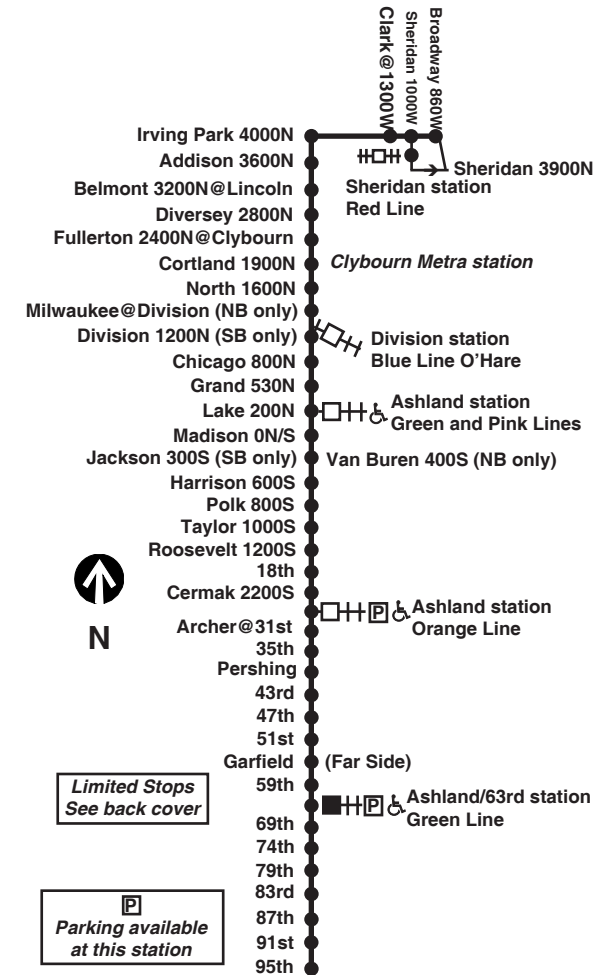

Route X9 Ashland Express ♿ makes limited stops weekdays a.m through p.m. rush hours, between Sheridan/Irving Park - Sheridan Red Line station and Ashland/95th via Irving Park and Ashland.

CTA Bike & Ride

For more Information call the RTA Travel Information Center in Chicago: 312-836-7000. Open 6am until 7pm, Monday thru Saturday.

Para obtener mayor información, en Español, llame al Centro de Información: 312-836-7000.

X9 ♿

Ashland Express

Effective June 13, 2022

Monday thru Friday

X9 Ashland Express

Northbound

Leave Ashland/ 95th	Ashland/ 74th	Green Line Ashland/ 63rd	Orange Line Station	Blue Line Ashland/ Division	Arrive Irving Park/ Broadway
----	4:47am	4:51am	5:05am	5:25am	5:45am
----	4:59	5:03	5:17	5:37	5:57
----	5:11	5:15	5:30	5:50	6:11
----	5:23	5:28	5:43	6:04	6:27
----	5:35	5:40	5:56	6:17	6:40
----	5:47	5:52	6:09	6:31	6:56
----	5:59	6:04	6:22	6:45	7:11
6:00am	6:09	6:14	6:32	6:55	7:21
6:07	6:16	6:21	6:39	7:02	7:28
6:13	6:22	6:28	6:45	7:10	7:36
6:18	6:27	6:33	6:51	7:16	7:43
6:22	6:31	6:37	6:55	7:20	7:47
6:26	6:36	6:41	6:59	7:25	7:52
6:30	6:40	6:45	7:03	7:30	7:57
6:34	6:44	6:49	7:07	7:34	8:01
6:38	6:48	6:53	7:11	7:38	8:05
6:43	6:53	6:58	7:16	7:43	8:10
6:49	6:59	7:04	7:22	7:49	8:16
6:56	7:06	7:11	7:29	7:56	8:23
7:04	7:14	7:19	7:37	8:04	8:31
7:12	7:22	7:27	7:45	8:12	8:39
7:21	7:31	7:36	7:54	8:21	8:48
7:30	7:40	7:45	8:03	8:30	8:57
7:40	7:50	7:55	8:13	8:40	9:07
7:50	8:00	8:05	8:23	8:50	9:17
8:01	8:11	8:17	8:34	8:59	9:24
8:12	8:22	8:28	8:45	9:10	9:35
8:24	8:34	8:40	8:57	9:22	9:47
8:36	8:46	8:52	9:09	9:34	9:59
8:48	8:58	9:04	9:21	9:46	10:11
9:00	9:10	9:16	9:33	9:58	10:23