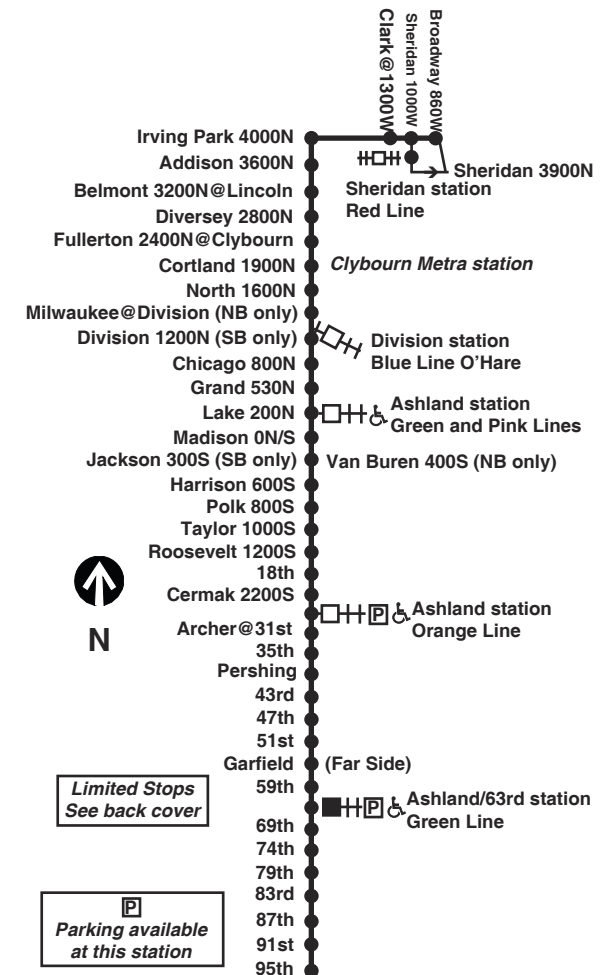

Route X9 Ashland Express  makes limited stops weekdays a.m through p.m. rush hours, between Sheridan/Irving Park - Sheridan Red Line station and Ashland/95th via Irving Park and Ashland.

CTA Bike & Ride

Supplementary service may be provided over portions of this route in addition to the trips shown. Please check destination signs and announcements when boarding buses.

CTA operating costs are funded in part through the Regional Transportation Authority, by the federal and state governments, and the City of Chicago and County of Cook.

For more Information call the RTA Travel Information Center in Chicago: 312-836-7000. Open 6am until 7pm, Monday thru Saturday.

Para obtener mayor información, en Español, llame al Centro de Información: 312-836-7000.

X9

Ashland Express
Effective August 22, 2022

Monday thru Friday

X9 Ashland Express

Northbound

Leave Ashland/ 95th	Ashland/ 74th	Green Line Ashland/ 63rd	Orange Line Station	Blue Line Ashland/ Division	Arrive Irving Park/ Broadway
-----	4:47am	4:51am	5:05am	5:25am	5:45am
-----	4:59	5:03	5:17	5:37	5:57
-----	5:11	5:15	5:30	5:50	6:11
-----	5:23	5:28	5:43	6:04	6:27
-----	5:35	5:40	5:56	6:17	6:40
-----	5:47	5:52	6:09	6:31	6:56
-----	5:59	6:04	6:22	6:45	7:11
6:00am	6:09	6:14	6:32	6:55	7:21
6:07	6:16	6:21	6:39	7:02	7:28
6:13	6:22	6:28	6:45	7:10	7:36
6:18	6:27	6:33	6:51	7:16	7:43
6:22	6:31	6:37	6:55	7:20	7:47
6:26	6:36	6:41	6:59	7:25	7:52
6:30	6:40	6:45	7:03	7:30	7:57
6:34	6:44	6:49	7:07	7:34	8:01
6:38	6:48	6:53	7:11	7:38	8:05
6:43	6:53	6:58	7:16	7:43	8:10
6:49	6:59	7:04	7:22	7:49	8:16
6:56	7:06	7:11	7:29	7:56	8:23
7:04	7:14	7:19	7:37	8:04	8:31
7:12	7:22	7:27	7:45	8:12	8:39
7:21	7:31	7:36	7:54	8:21	8:48
7:30	7:40	7:45	8:03	8:30	8:57
7:40	7:50	7:55	8:13	8:40	9:07
7:50	8:00	8:05	8:23	8:50	9:17
8:01	8:11	8:17	8:34	8:59	9:24
8:12	8:22	8:28	8:45	9:10	9:35
8:24	8:34	8:40	8:57	9:22	9:47
8:36	8:46	8:52	9:09	9:34	9:59
8:48	8:58	9:04	9:21	9:46	10:11
9:00	9:10	9:16	9:33	9:58	10:23