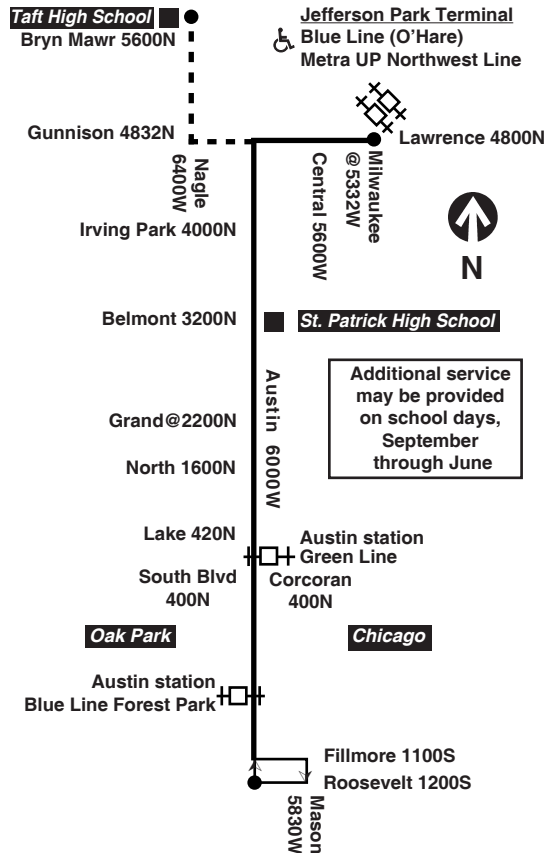

#91 Austin Taft High School service

Taft High School trips via Nagle operate on school days, September through June

Northbound				
Leave Austin/ Roosevelt	Austin/ Corcoran Green Line	Austin/ Belmont	Austin/ Lawrence	Arrive Bryn Mawr/ Nagle
6:36am	6:44am	7:02am	7:13am	7:20am
6:49	6:57	7:15	7:26	7:33

Chicago Transit Authority

Effective December 20, 2015

Monday thru Friday 91 Austin

Southbound				
Leave Jefferson Park	Austin/ Lawrence	Austin/ Belmont	Austin/ South Blvd Green Line	Arrive Austin/ Roosevelt
4:30am	4:33am	4:41am	4:58am	5:05am
4:45	4:48	4:56	5:13	5:20
5:00	5:03	5:11	5:29	5:36
5:15	5:18	5:26	5:44	5:51
5:30	5:33	5:41	5:59	6:06
5:45	5:48	5:56	6:14	6:21
5:52S	5:55	6:03	6:21	6:28
5:59	6:02	6:10	6:28	6:35
6:06S	6:09	6:17	6:35	6:42
6:13	6:16	6:24	6:42	6:50
6:21	6:24	6:33	6:51	6:59
6:29	6:32	6:41	7:00	7:08
6:37	6:41	6:50	7:10	7:18
6:45	6:49	6:59	7:19	7:27
6:55	6:59	7:09	7:29	7:38
7:05	7:09	7:19	7:39	7:48
7:17	7:21	7:31	7:51	8:00
7:29	7:33	7:43	8:03	8:12
7:41	7:45	7:55	8:15	8:24
7:53	7:57	8:07	8:27	8:36
8:06	8:10	8:19	8:39	8:48
8:18	8:22	8:31	8:51	9:00
8:30	8:34	8:43	9:03	9:12