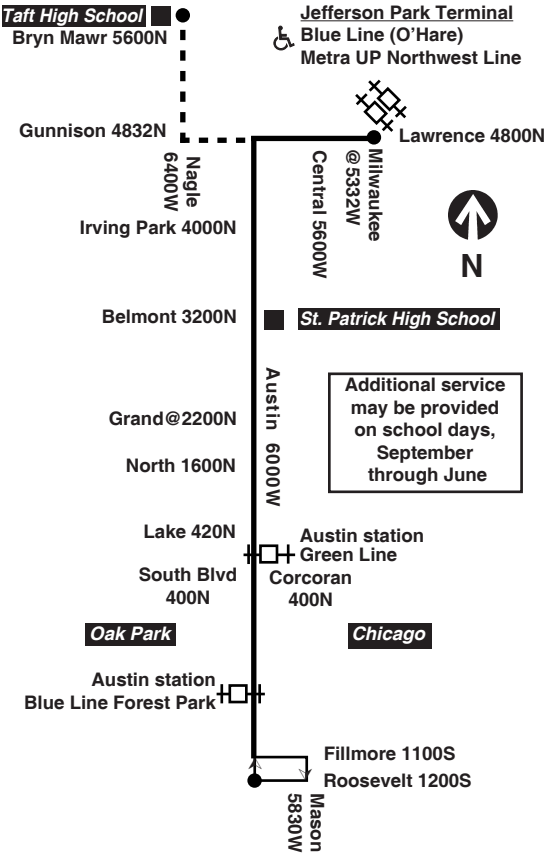

Chicago Transit Authority

91 Austin

Effective December 18, 2016

CTA Bike & Ride
Bicycle racks are available on the front exteriors of CTA buses. Bicycles can be placed on bicycle racks during normal hours of operation for each route. Racks accommodate two (2) bicycles at a time. Bicycles are also permitted on CTA trains during certain hours.

For more information call the RTA Travel Information Center in Chicago: 312-836-7000. Open 5 a.m. until 1 a.m. every day.

Para obtener mayor información, en Español, llame al Centro de Información: 312-836-7000.

S - trip operates on school days only
T - trip ends at Nagle/Bryn Mawr at time shown on school days only
B - trip begins at Bryn Mawr/Natoma at time shown on school days only
M - trip begins at Belmont/Mason at time shown on school days only