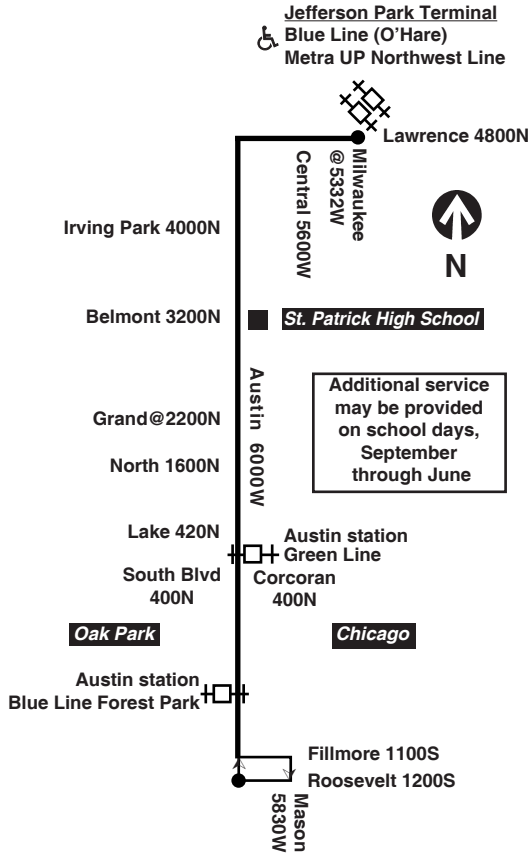

Monday thru Friday

91 Austin

Southbound

Leave Jefferson Park	Austin/Lawrence	Austin/Belmont	Austin/South Blvd Green Line	Arrive Austin/Roosevelt
4:15am	4:18am	4:26am	4:43am	4:50am
4:30	4:33	4:41	4:58	5:05
4:45	4:48	4:56	5:13	5:20
5:00	5:03	5:11	5:29	5:36
5:15	5:18	5:26	5:44	5:51
5:30	5:33	5:41	5:59	6:06
5:45	5:48	5:56	6:14	6:21
5:59	6:02	6:10	6:28	6:35
6:13	6:16	6:24	6:42	6:50
6:21	6:24	6:33	6:51	6:59
6:29	6:32	6:41	7:00	7:08
6:37	6:41	6:50	7:09	7:17
6:45	6:49	6:59	7:19	7:27
6:55	6:59	7:09	7:29	7:38
7:05	7:09	7:19	7:39	7:48
7:17	7:21	7:31	7:51	8:00
7:29	7:33	7:43	8:03	8:12
7:41	7:45	7:55	8:15	8:24
7:53	7:57	8:07	8:27	8:36
8:06	8:10	8:19	8:39	8:48
8:18	8:22	8:31	8:51	9:00
8:30	8:34	8:43	9:03	9:12
8:45	8:49	8:58	9:18	9:27
9:00	9:04	9:13	9:33	9:41

Northbound

Leave Austin/Roosevelt	Austin/South Blvd Green Line	Austin/Belmont	Austin/Lawrence	Arrive Jefferson Park
7:05am	7:11am	7:25am	7:33am	7:38am
7:25	7:31	7:45	7:53	7:58
7:45	7:51	8:05	8:13	8:18
8:05	8:11	8:27	8:35	8:40
8:25	8:31	8:47	8:55	9:00
8:45	8:51	9:07	9:15	9:20
9:05	9:12	9:28	9:36	9:41
9:25	9:32	9:48	9:56	10:01
9:45	9:52	10:08	10:16	10:21
10:05	10:12	10:28	10:36	10:41
10:26	10:33	10:49	10:57	11:02
10:46	10:53	11:09	11:17	11:22
11:06	11:13	11:29	11:37	11:42
11:26	11:33	11:49	11:57	12:02pm
11:44	11:51	12:09pm	12:17pm	12:22
12:03pm	12:10pm	12:28	12:36	12:41
12:22	12:29	12:47	12:55	1:00
12:41	12:48	1:06	1:14	1:19
1:00	1:07	1:25	1:33	1:38
1:19	1:26	1:44	1:52	1:57
1:38	1:45	2:03	2:11	2:16
1:57	2:04	2:22	2:30	2:35
2:16	2:23	2:41	2:49	2:54
2:35	2:42	3:00	3:08	3:13
2:54	3:01	3:19	3:27	3:32
3:13	3:20	3:38	3:46	3:51
3:32	3:39	3:55	4:03	4:08
3:51	3:58	4:14	4:22	4:27
4:10	4:16	4:32	4:40	4:45
4:29	4:35	4:51	4:59	5:04
4:48	4:54	5:10	5:18	5:23
5:06	5:12	5:28	5:36	5:41
5:24	5:30	5:46	5:54	5:59
5:42	5:48	6:04	6:12	6:17
6:00	6:06	6:22	6:30	6:35
6:18	6:24	6:40	6:48	6:53
6:36	6:42	6:58	7:06	7:11
6:55	7:01	7:17	7:25	7:30
7:15				