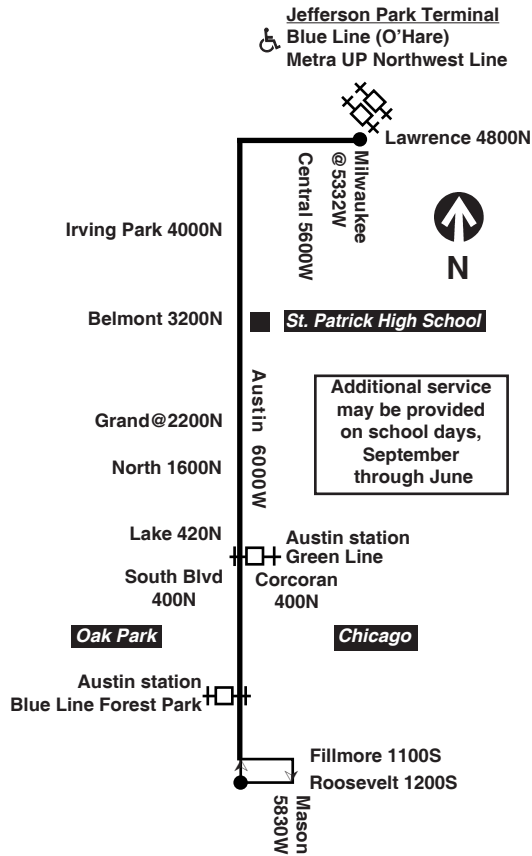

Chicago Transit Authority

91

Austin

Effective June 17, 2018

CTA Bike & Ride
Bicycle racks are available on the front exteriors of CTA buses. Bicycles can be placed on bicycle racks during normal hours of operation for each route. Racks accommodate two (2) bicycles at a time. Bicycles are also permitted on CTA trains during certain hours.

Please Stand Up
for Seniors and People with Disabilities
Federal law requires priority seating be designated for seniors and people with disabilities.

The schedules and other information in this timetable are subject to change. CTA does not assume responsibility for errors in timetables, nor for inconvenience or damage resulting from delayed trains or buses due to weather, traffic conditions, etc.

Supplementary service may be provided over portions of this route in addition to the trips shown. Please check destination signs and announcements when boarding buses.

CTA operating costs are funded in part through the Regional Transportation Authority, by the federal and state governments, and the City of Chicago and County of Cook.

For more information call the RTA Travel Information Center in Chicago: 312-836-7000. Open 6am until 7pm every day.

Para obtener mayor información, en Español, llame al Centro de Información: 312-836-7000.

Monday thru Friday

Southbound

Leave Jefferson Park	Austin/Lawrence	Austin/Belmont	Austin/South Blvd Green Line	Arrive Austin/Roosevelt
4:15am	4:19am	4:27am	4:43am	4:50am
4:30	4:34	4:42	4:58	5:05
4:44	4:49	4:56	5:12	5:19
4:58	5:03	5:10	5:26	5:33
5:12	5:16	5:24	5:41	5:48
5:25	5:30	5:38	5:55	6:02
5:39	5:44	5:52	6:09	6:17
5:52	5:57	6:05	6:23	6:31
6:05	6:10	6:18	6:36	6:44
6:13	6:18	6:27	6:47	6:56
6:22	6:27	6:36	6:56	7:05
6:32	6:37	6:46	7:06	7:15
6:41	6:46	6:55	7:16	7:25
6:51	6:56	7:05	7:25	7:34
7:01	7:06	7:15	7:35	7:44
7:11	7:16	7:25	7:45	7:54
7:21	7:26	7:35	7:56	8:05
7:32	7:37	7:46	8:08	8:17
7:43	7:49	7:58	8:19	8:27
7:54	8:00	8:09	8:30	8:39
8:06	8:11	8:20	8:42	8:51
8:18	8:23	8:32	8:54	9:03
8:30	8:35	8:44	9:04	9:12
8:44	8:49	8:57	9:17	9:25
8:58	9:03	9:12	9:32	9:40
9:13	9:18	9:27	9:47	9:55
9:29	9:34	9:42	10:02	10:10
9:44	9:49	9:58	10:18	10:26

then every 16 minutes until

12:24pm	12:30pm	12:39pm	1:00pm	1:09pm
12:39	12:44	12:54	1:15	1:23
12:53	12:59	1:08	1:29	1:38

then every 14 to 15 minutes until

2:18	2:24	2:34	2:57	3:06
2:30	2:36	2:47	3:11	3:20
2:41	2:48	2:59	3:23	3:33
2:53	3:00	3:11	3:37	3:47
3:04	3:11	3:23	3:49	3:59
3:16	3:23	3:34	4:01	4:10
3:26	3:33	3:44	4:11	4:20
3:36	3:43	3:55	4:19	4:29
3:47	3:54	4:06	4:31	4:40
3:59	4:06	4:18	4:43	4:52
4:11	4:18	4:30	4:55	5:04
4:24	4:31	4:43	5:07	5:17
4:36	4:44	4:56	5:19	5:29
4:49	4:56	5:09	5:32	5:42
5:01	5:09	5:21	5:44	5:54
5:14	5:21	5:34	5:57	6:07
5:26	5:34	5:46	6:09	6:19
5:39	5:46	5:59	6:22	6:32
5:51	5:59	6:11	6:34	6:44
6:04	6:11	6:24	6:47	6:57
6:19	6:27	6:39	7:00	7:10
6:35	6:42	6:53	7:14	7:23
6:52	6:59	7:10	7:30	7:38
7:11	7:17	7:27	7:46	7:55
7:29	7:35	7:45	8:04	8:13
7:50	7:55	8:04	8:22	8:30
8:10	8:16	8:25	8:43	8:51
8:31	8:36	8:45	9:03	9:11
8:52	8:57	9:06	9:24	9:32
9:13	9:19	9:28	9:46	9:54
9:36	9:42	9:50	10:07	10:15
10:00	10:05	10:14	10:31	10:39

then every 10 to 13 minutes until

5:47	5:55	6:16	6:25	6:31
6:00	6:07	6:28	6:38	6:43
6:12	6:20	6:41	6:50	6:55
6:25	6:33	6:53	7:02	7:07
6:37	6:45	7:05	7:14	7:19
6:50	6:58	7:16	7:25	7:30
7:02	7:10	7:28	7:37	7:42
7:15	7:23	7:41	7:50	7:55
7:29	7:37	7:55	8:03	8:08
7:43	7:51	8:09	8:18	8:23
8:00	8:08	8:26	8:34	8:39
8:17	8:25	8:43	8:51	8:56
8:36	8:44	9:02	9:10	9:15
8:55	9:03	9:21	9:29	9:34
9:16	9:23	9:40	9:48	9:52
9:37	9:44	10:01	10:09	10:13
9:58	10:06	10:22	10:30	10:35
10:20	10:27	10:43	10:51	10:56
10:43	10:50	11:06	11:13	11:18

am light face pm bold face

91 Austin

Northbound