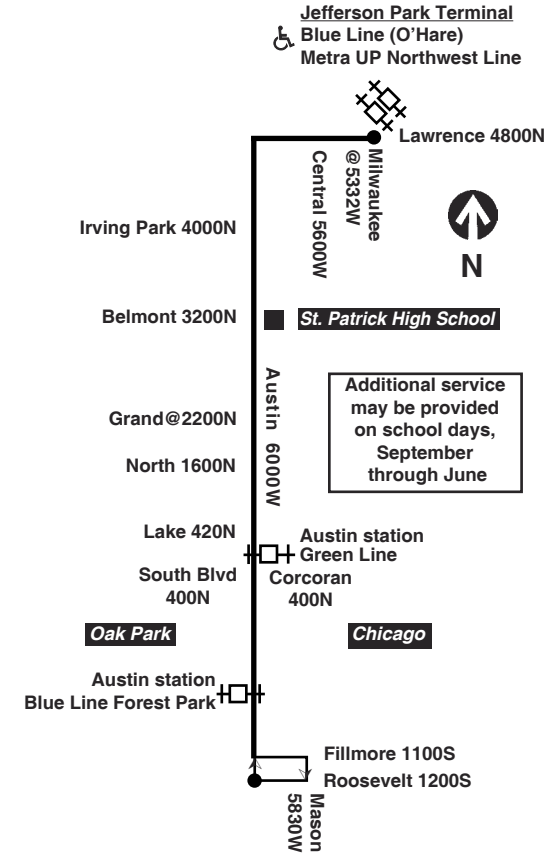

Chicago Transit Authority

91

Austin

Effective August 21, 2022

CTA Bike & Ride
Bicycle racks are available on the front exteriors of CTA buses. Bicycles can be placed on bicycle racks during normal hours of operation for each route. Racks accommodate two (2) bicycles at a time. Bicycles are also permitted on CTA trains during certain hours.

For more information call the RTA Travel Information Center in Chicago: 312-836-7000. Open 6am until 7pm, Monday thru Saturday.

Para obtener mayor información, en Español, llame al Centro de Información: 312-836-7000.

Monday thru Friday

Southbound

Leave Jefferson Park	Austin/Lawrence	Austin/Belmont	Austin/South Blvd Green Line	Arrive Austin/Roosevelt
4:15am	4:19am	4:27am	4:43am	4:50am
4:30	4:34	4:42	4:58	5:05
4:44	4:49	4:56	5:12	5:19
4:58	5:03	5:10	5:26	5:33
5:12	5:16	5:24	5:41	5:48
5:25	5:30	5:38	5:55	6:02
5:39	5:44	5:52	6:09	6:17
5:52	5:57	6:05	6:23	6:31
6:05	6:10	6:18	6:36	6:44
6:13	6:18	6:27	6:47	6:56
6:22	6:27	6:36	6:56	7:05
6:32	6:37	6:46	7:06	7:15
6:41	6:46	6:55	7:16	7:25
6:51	6:56	7:05	7:25	7:34
7:01	7:06	7:15	7:35	7:44
7:11	7:16	7:25	7:45	7:54
7:21	7:26	7:35	7:56	8:05
7:32	7:37	7:46	8:08	8:17
7:43	7:49	7:58	8:19	8:27
7:54	8:00	8:09	8:30	8:39
8:06	8:11	8:20	8:42	8:51
8:18	8:23	8:32	8:54	9:03
8:30	8:35	8:44	9:04	9:12
8:44	8:49	8:57	9:17	9:25
8:58	9:03	9:12	9:32	9:40
9:13	9:18	9:27	9:47	9:55
9:29	9:34	9:42	10:02	10:10