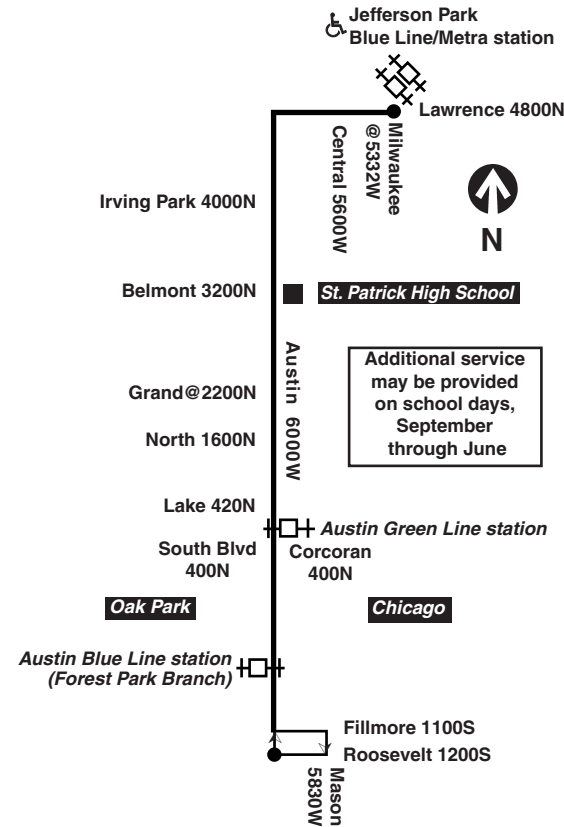

# 91 Austin

Effective Aug. 25, 2024

All CTA buses are accessible

[transitchicago.com/bus/91](http://transitchicago.com/bus/91)

**Monday thru Friday**

**#91 Austin**

**Southbound**

LV Jefferson Park	Austin/Lawrence	Austin/Belmont	Austin Green Line	AR Austin/Roosevelt
4:15a	4:19a	4:27a	4:43a	4:50a
4:30	4:34	4:42	4:58	5:05
4:44	4:49	4:56	5:12	5:19
4:58	5:03	5:10	5:26	5:33
5:12	5:16	5:24	5:41	5:48
5:25	5:30	5:38	5:55	6:02
5:39	5:44	5:52	6:09	6:17
5:52	5:57	6:05	6:23	6:31
6:05	6:10	6:18	6:36	6:44
6:13	6:18	6:27	6:47	6:56
6:22	6:27	6:36	6:56	7:05
6:32	6:37	6:46	7:06	7:15
6:41	6:46	6:55	7:16	7:25
6:51	6:56	7:05	7:25	7:34
7:01	7:06	7:15	7:35	7:44
7:11	7:16	7:25	7:45	7:54
7:21	7:26	7:35	7:56	8:05
7:32	7:37	7:46	8:08	8:17
7:43	7:49	7:58	8:19	8:27
7:54	8:00	8:09	8:30	8:39
8:06	8:11	8:20	8:42	8:51
8:18	8:23	8:32	8:54	9:03
8:30	8:35	8:44	9:04	9:12
8:44	8:49	8:57	9:17	9:25