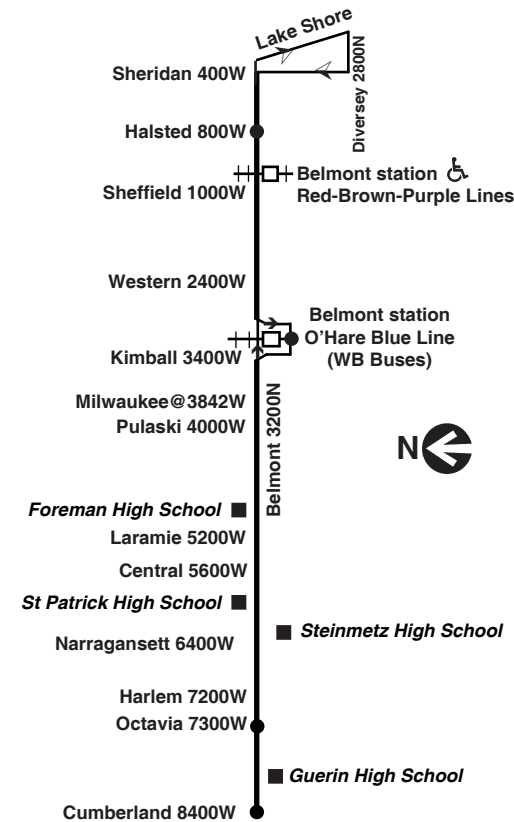

Chicago Transit Authority

77 Belmont

Effective December 22, 2013

Additional service may be provided on school days, late August through June

N77 Night Owl Service
Halsted to Octavia

Monday thru Friday

Eastbound

then every 9 to 10 minutes to Diversey/Lake Shore until

1:35pm	1:55pm	2:02pm	2:17pm	2:26	2:44	2:50
1:49	2:04	2:11	2:26	2:35	2:53	2:59
1:53	2:12	2:19	2:34	2:43	3:01	3:07
2:02	2:21	2:28	2:43	2:52	3:10	3:16
2:11	2:30	2:37	2:52	3:01	3:19	3:25
2:20	2:38	2:45	3:00	3:09	3:27	3:33

then every 9 to 12 minutes to Diversey/Lake Shore until

7:09	7:24	7:30	7:42	7:49	8:05	8:11
7:21	7:36	7:42	7:54	8:01	8:17	8:23
7:34	7:49	7:55	8:06	8:13	8:28	8:33

then every 15 minutes to Diversey/Lake Shore until

then every 9 to 11 minutes from Diversey/Lake Shore until

4:02pm	4:15pm	4:31pm	4:41pm	4:54	5:02	5:20
4:11	4:24	4:40	4:50	5:03	5:11	5:24
4:20	4:33	4:49	4:59	5:12	5:20	5:38

then every 10 minutes from Diversey/Lake Shore until