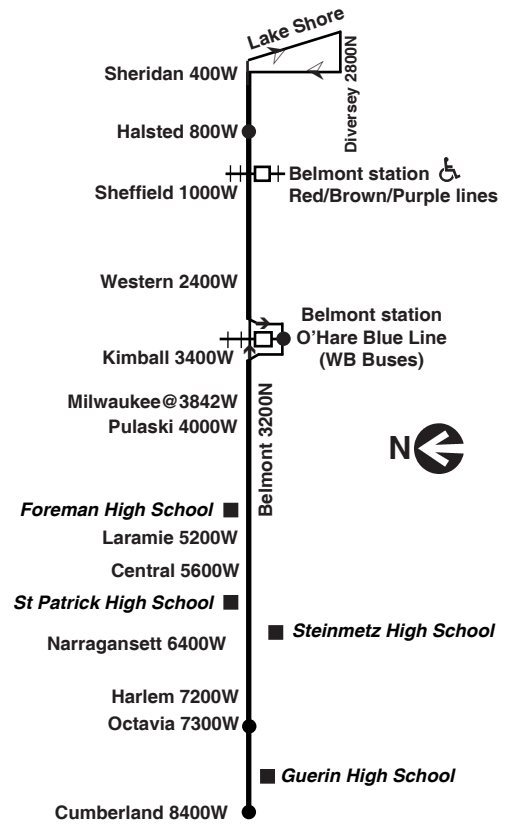

CTA Bike & Ride

Bicycle racks are available on the front exteriors of CTA buses. Bicycles can be placed on bicycle racks during normal hours of operation for each route. Racks accommodate two (2) bicycles at a time. Bicycles are also permitted on CTA trains during certain hours.

Please Stand Up & for Seniors and People with Disabilities
Federal law requires priority seating be designated for seniors and people with disabilities.

The schedules and other information in this timetable are subject to change. CTA does not assume responsibility for errors in timetables, nor for inconvenience or damage resulting from delayed trains or buses due to weather, traffic conditions, etc.

Supplementary service may be provided over portions of this route in addition to the trips shown. Please check destination signs and announcements when boarding buses.

CTA operating costs are funded in part through the Regional Transportation Authority, by the federal and state governments, and the City of Chicago and County of Cook.

For more information call the RTA Travel Information Center in Chicago: 312-836-7000. Open 5 a.m. until 1 a.m. every day.

Para obtener mayor información, en Español, llame al Centro de Información: 312-836-7000.

Chicago Transit Authority

Effective December 18, 2016

Additional service may be provided on school days, September through June

N77 Night Owl Service
Halsted to Octavia

Monday thru Friday

Eastbound

Leave Cumberland /Belmont	Leave Octavia/ Belmont	Central/ Belmont	Kimball/ Belmont	Western/ Belmont	Halsted/ Belmont	Arrive Diversey/ Lake Shore
----	3:20 N	3:30am	3:42am	3:48am	3:56am	----
----	3:45 N	3:55	4:07	4:12	4:20	----
4:05am	4:09	4:19	4:34	4:39	4:47	----
----	----	----	4:44	4:50	4:59	----
4:21	4:26	4:36	4:51	4:58	5:10	5:15am
----	----	----	5:01	5:08	5:20	5:25
4:37	4:42	4:53	5:09	5:16	5:28	5:33
4:52	4:57	5:08	5:24	5:31	5:43	5:48
----	5:09	5:20	5:37	5:44	5:56	6:01
5:15	5:20	5:31	5:48	5:55	6:07	6:12
----	5:30	5:41	5:58	6:05	6:17	6:22
5:33	5:38	5:49	6:06	6:13	6:25	6:31
----	5:45	5:56	6:13	6:20	6:34	6:40
5:47	5:52	6:03	6:20	6:28	6:42	6:49
----	5:58	6:09	6:26	6:34	6:48	6:55
5:58	6:03	6:14	6:31	6:39	6:53	7:00
then every 3 to 9 minutes from Cumberland and every 2 to 5 minutes from Octavia until						
7:28	7:33	7:44	8:06	8:14	8:28	8:37
7:32	7:37	7:48	8:10	8:18	8:32	8:41
----	7:41	7:52	8:14	8:22	8:36	8:45
7:40	7:45	7:56	8:18	8:26	8:40	8:49
----	7:49	8:00	8:22	8:30	8:44	8:53
7:49	7:54	8:05	8:27	8:35	8:49	8:58
then every 6 to 10 minutes from Cumberland until						
12:19pm	12:25pm	12:38pm	12:56pm	1:05pm	1:20pm	1:25pm
----	----	----	1:03	1:12	1:27	1:32
12:33	12:39	12:52	1:10	1:19	1:34	1:39
then every 7 to 14 minutes from Cumberland and every 4 to 7 minutes from Kimball until						
3:10	3:16	3:29	3:49	3:58	4:12	4:18
----	----	----	3:54	4:03	4:17	4:23
3:17	3:21	3:34	3:54	4:03	4:17	4:23
3:20	3:26	3:39	3:59	4:08	4:22	4:28
3:25	3:31	3:44	4:04	4:13	4:27	4:33
3:30	3:36	3:49	4:09	4:18	4:32	4:38
3:35	3:41	3:54	4:14	4:23	4:37	4:43
----	----	----	4:18	4:27	4:41	4:47
3:45	3:51	4:04	4:23	4:32	4:46	4:52
----	----	----	4:24	4:33	4:47	4:53
3:54	4:00	4:13	4:32	4:41	4:55	5:01
then every 4 to 8 minutes from Cumberland until						
5:33	5:39	5:53	6:12	6:22	6:38	6:44
5:43	5:49	6:03	6:22	6:32	6:48	6:54
5:53	5:59	6:13	6:32	6:42	6:58	7:04
6:03	6:09	6:22	6:41	6:51	7:07	7:13
6:14	6:19	6:31	6:50	7:00	7:16	7:23
6:25	6:30	6:40	6:59	7:09	7:25	7:32
6:36	6:41	6:51	7:10	7:20	7:36	7:43
6:47	6:52	7:02	7:21	7:31	7:47	7:54
6:58	7:03	7:13	7:32	7:42	7:58	8:05
7:10	7:15	7:25	7:42	7:51	8:06	8:13
7:23	7:28	7:38	7:55	8:04	8:19	8:26
7:35	7:40	7:50	8:07	8:15	8:30	8:37
then every 14 to 16 minutes from Cumberland until						
10:50	10:55	11:05	11:20	11:27	11:39	11:44
11:09	11:14	11:24	11:38	11:45	11:57	12:02am
11:30	11:35	11:45	11:59	12:06am	12:18am	12:23
11:52	11:57	12:07am	12:21am	12:28	12:40	12:45
12:16am	12:20am	12:29	12:42	12:49	12:58	----
12:46	12:50	12:59	1:12	1:18	1:26	----
1:16	1:20	1:29	1:41	1:47	1:55	----
1:46	1:50	1:59	2:11	2:17	2:25	----
2:16	2:20	2:29	2:41	2:47	2:55	----
----	2:50 N	2:59	3:11	3:17	3:25	----

77 Belmont

Westbound