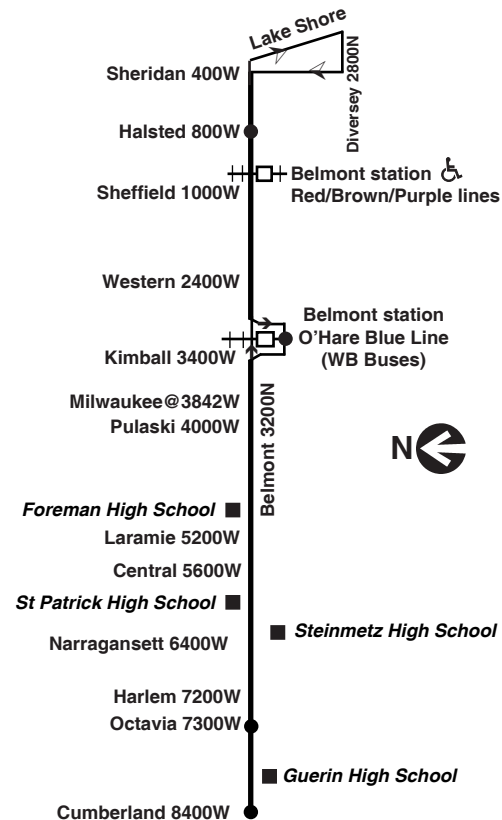

**Chicago Transit Authority**

**77** **Belmont**

Effective September 3, 2017

**Additional service may be provided on school days, September through June**

**N77 Night Owl Service Halsted to Octavia**

**Monday thru Friday**

then every 9 to 10 minutes to Diversey/Lake Shore until

1:35pm	1:55	2:02	2:17	2:26	2:44	2:50
1:49B	2:04	2:11	2:26	2:35	2:53	2:59
1:53	2:12	2:19	2:34	2:43	3:01	3:07

then every 9 to 12 minutes to Diversey/Lake Shore until

7:21	7:36	7:42	7:54	8:01	8:17	8:23
7:34	7:49	7:55	8:06	8:13	8:28	8:33
7:48	8:03	8:09	8:20	8:27	8:42	8:47
8:02	8:17	8:23	8:34	8:40	8:54	8:59

then every 14 minutes to Diversey/Lake Shore until

9:26	9:40	9:46	9:57	10:03	10:17	10:22
9:40	9:54	10:00	10:11	10:17	10:31	10:36
9:55	10:09	10:14	10:25	10:31	10:45	10:50
10:10	10:24	10:29	10:40	10:46	11:00	11:05
10:25	10:39	10:44	10:55	11:01	11:15	11:20
10:41	10:55	11:00	11:10	11:15	11:29	11:34
10:58	11:12	11:17	11:27	11:32	11:46	11:51
11:16	11:30	11:35	11:45	11:50	12:04am	12:09am
11:35	11:49	11:54	12:04am	12:09am	12:23	12:28
11:56	12:10am	12:15am	12:25	12:30	12:44	12:49
12:20am	12:33	12:38	12:47	12:52	1:03	----
12:45	12:58	1:03	1:12	1:17	1:28	----
1:15	1:28	1:32	1:40	1:45	1:56	----
1:46	1:58	2:03	2:11	2:16	2:26	----
2:20B	2:29	2:33	2:41	2:46	2:56N	----
2:50B	2:59	3:03	3:11	3:16	3:26N	----

then every 11 to 15 minutes from Diversey/Lake Shore until

11:32	11:41	11:54	12:01am	12:11am	12:17am	12:30am
11:47	11:55	12:07am	12:14	12:24	12:30	12:42
12:02am	12:09am	12:21	12:28	12:38	12:43	12:55
12:18	12:25	12:37	12:44	12:54	12:59	1:11
12:36	12:43	12:55	1:02	1:12	1:17	1:29
12:55	1:02	1:14	1:21	1:31	1:36	1:48
----	1:22 N	1:34	1:41	1:51	1:56	2:04B
----	1:42 N	1:54	2:01	2:11	2:16	2:24B
----	2:02 N	2:14	2:21	2:31	2:36	2:44B
----	2:32 N	2:44	2:51	2:59	3:05	3:14B