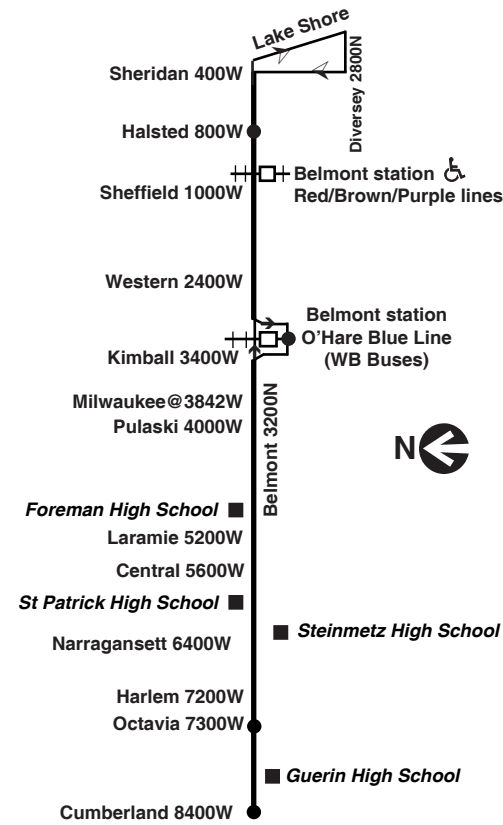

CTA Bike & Ride

Bicycle racks are available on the front exteriors of CTA buses. Bicycles can be placed on bicycle racks during normal hours of operation for each route. Racks accommodate two (2) bicycles at a time. Bicycles are also permitted on CTA trains during certain hours.

Please Stand Up & for Seniors and People with Disabilities

Federal law requires priority seating be designated for seniors and people with disabilities.

The schedules and other information in this timetable are subject to change. CTA does not assume responsibility for errors in timetables, nor for inconvenience or damage resulting from delayed trains or buses due to weather, traffic conditions, etc.

Supplementary service may be provided over portions of this route in addition to the trips shown. Please check destination signs and announcements when boarding buses.

CTA operating costs are funded in part through the Regional Transportation Authority, by the federal and state governments, and the City of Chicago and County of Cook.

For more information call the RTA Travel Information Center in Chicago: 312-836-7000. Open 6am until 7pm, Monday thru Saturday.

Para obtener mayor información, en Español, llame al Centro de Información: 312-836-7000.

Chicago Transit Authority

Effective December 16, 2018

Additional service may be provided on school days, September through June

N77 Night Owl Service
Halsted to Octavia

Monday thru Friday

Eastbound

Leave Belmont/Cumberland	Leave Belmont/Octavia	Belmont/Central	Belmont/Kimball	Belmont/Western	Belmont/Halsted	Arrive Diversey/Lake Shore
----	3:20 N	3:30am	3:42am	3:48am	3:56am	----
----	3:45 N	3:55	4:07	4:12	4:20	----
4:05am	4:09	4:19	4:34	4:39	4:47	----
----	----	----	4:44	4:50	4:59	----
4:21	4:26	4:36	4:51	4:58	5:10	5:15am
----	----	----	5:01	5:08	5:20	5:25
4:37	4:42	4:53	5:09	5:16	5:28	5:33
4:52	4:57	5:08	5:24	5:31	5:43	5:48
----	5:09	5:20	5:37	5:44	5:56	6:01
5:15	5:20	5:31	5:48	5:55	6:07	6:12
----	5:30	5:41	5:58	6:05	6:17	6:22
5:33	5:38	5:49	6:06	6:13	6:25	6:31
----	5:45	5:56	6:13	6:20	6:34	6:40
5:47	5:52	6:03	6:20	6:28	6:42	6:49
----	5:58	6:09	6:26	6:34	6:48	6:55
5:58	6:03	6:14	6:31	6:39	6:53	7:00
then every 3 to 9 minutes from Cumberland and every 2 to 5 minutes from Octavia until						
7:40	7:45	7:56	8:18	8:26	8:40	8:49
----	7:49	8:00	8:22	8:30	8:44	8:53
7:49	7:54	8:05	8:27	8:35	8:49	8:58
then every 6 to 10 minutes from Cumberland until						
12:19pm	12:25pm	12:38pm	12:56pm	1:05pm	1:20pm	1:25pm
12:33	12:39	12:52	1:10	1:12	1:27	1:32
12:33	12:39	12:52	1:10	1:19	1:34	1:39
then every 7 to 14 minutes from Cumberland and every 4 to 7 minutes from Kimball until						
2:19	2:25	2:38	2:58	3:07	3:21	3:27
----	----	----	3:02	3:11	3:25	3:31
2:28	2:34	2:47	3:06	3:15	3:29	3:35
----	----	----	3:11	3:20	3:34	3:40
2:37	2:43	2:56	3:15	3:24	3:38	3:44
----	----	2:59	3:19	3:27	3:42	3:47
2:50	2:56	3:09	3:29	3:38	3:52	3:58
----	----	----	3:34	3:43	3:57	4:03
3:00	3:06	3:19	3:39	3:48	4:02	4:08
----	3:10	3:23	3:43	3:52	4:06	4:12
----	----	----	3:44	3:53	4:07	4:13
3:10	3:16	3:29	3:49	3:58	4:12	4:18
----	----	----	3:54	4:03	4:17	4:23
3:20	3:26	3:39	3:59	4:08	4:22	4:28
3:25	3:31	3:44	4:04	4:13	4:27	4:33
3:30	3:36	3:49	4:09	4:18	4:32	4:38
3:35	3:41	3:54	4:14	4:23	4:37	4:43
----	----	----	4:18	4:27	4:41	4:47
3:45	3:51	4:04	4:23	4:32	4:46	4:52
then every 4 to 10 minutes from Cumberland until						
6:03	6:09	6:22	6:41	6:51	7:07	7:13
6:14	6:19	6:31	6:50	7:00	7:16	7:23
6:25	6:30	6:40	6:59	7:09	7:25	7:32
6:36	6:41	6:51	7:10	7:20	7:36	7:43
6:47	6:52	7:02	7:21	7:31	7:47	7:54
6:58	7:03	7:13	7:32	7:42	7:58	8:05
7:10	7:15	7:25	7:42	7:51	8:06	8:13
7:23	7:28	7:38	7:55	8:04	8:19	8:26
7:35	7:40	7:50	8:07	8:15	8:30	8:37
then every 14 to 16 minutes from Cumberland until						
10:50	10:55	11:05	11:20	11:27	11:39	11:44
11:09	11:14	11:24	11:38	11:45	11:57	12:02am
11:30	11:35	11:45	11:59	12:06am	12:18am	12:23
11:52	11:57	12:07am	12:21am	12:28	12:40	12:45
12:16am	12:20am	12:29	12:42	12:49	12:58	----
12:46	12:50	12:59	1:12	1:18	1:26	----
1:16	1:20	1:29	1:41	1:47	1:55	----
1:46	1:50	1:59	2:11	2:17	2:25	----
2:16	2:20	2:29	2:41	2:47	2:55	----
----	2:50 N	2:59	3:11	3:17	3:25	----

am light face pm bold face

77 Belmont

Westbound