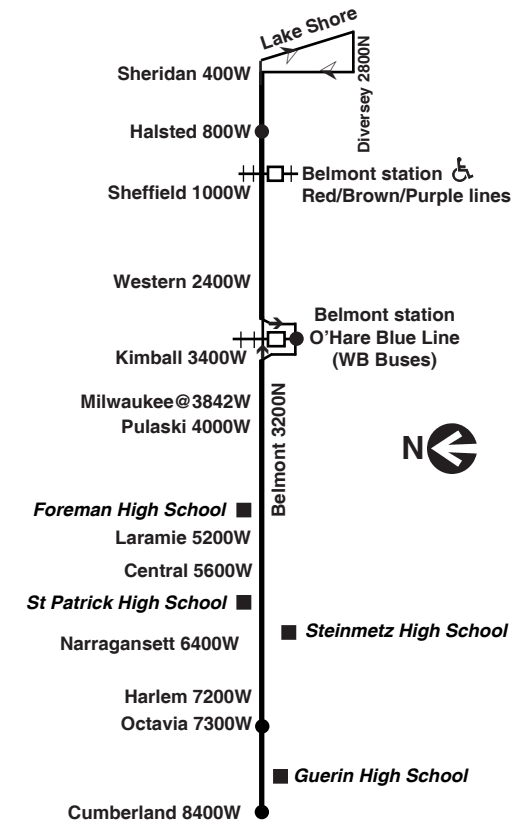

CTA Bike & Ride

Bicycle racks are available on the front exteriors of CTA buses. Bicycles can be placed on bicycle racks during normal hours of operation for each route. Racks accommodate two (2) bicycles at a time. Bicycles are also permitted on CTA trains during certain hours.

Please Stand Up & for Seniors and People with Disabilities
Federal law requires priority seating be designated for seniors and people with disabilities.

The schedules and other information in this timetable are subject to change. CTA does not assume responsibility for errors in timetables, nor for inconvenience or damage resulting from delayed trains or buses due to weather, traffic conditions, etc.

Supplementary service may be provided over portions of this route in addition to the trips shown. Please check destination signs and announcements when boarding buses.

CTA operating costs are funded in part through the Regional Transportation Authority, by the federal and state governments, and the City of Chicago and County of Cook.

For more information call the RTA Travel Information Center in Chicago: 312-836-7000. Open 6am until 7pm, Monday thru Saturday.

Para obtener mayor información, en Español, llame al Centro de Información: 312-836-7000.

Chicago Transit Authority

Effective June 16, 2019

Additional service may be provided on school days, September through June

N77 Night Owl Service
Halsted to Octavia

Monday thru Friday

Eastbound

Leave Belmont/Cumberland	Leave Belmont/Octavia	Belmont/Central	Belmont/Kimball	Belmont/Western	Belmont/Halsted	Arrive Diversey/Lake Shore
----	3:20 N	3:30am	3:42am	3:48am	3:56am	----
----	3:45 N	3:55	4:07	4:12	4:20	----
4:05am	4:09	4:19	4:34	4:39	4:47	----
----	----	----	4:44	4:50	4:59	----
4:21	4:26	4:36	4:51	4:58	5:10	5:15am
----	----	----	5:01	5:08	5:20	5:25
4:37	4:42	4:53	5:09	5:16	5:28	5:33
4:52	4:57	5:08	5:24	5:31	5:43	5:48
----	5:09	5:20	5:37	5:44	5:56	6:01
5:15	5:20	5:31	5:48	5:55	6:07	6:12
----	5:30	5:41	5:58	6:05	6:17	6:22
5:33	5:38	5:49	6:06	6:13	6:25	6:31
----	5:45	5:56	6:13	6:20	6:34	6:40
5:47	5:52	6:03	6:20	6:28	6:42	6:49
----	5:58	6:09	6:26	6:34	6:48	6:55
5:58	6:03	6:14	6:31	6:39	6:53	7:00
then every 3 to 9 minutes from Cumberland and every 2 to 5 minutes from Octavia until						
7:40	7:45	7:56	8:18	8:26	8:40	8:49
----	7:49	8:00	8:22	8:30	8:44	8:53
7:49	7:54	8:05	8:27	8:35	8:49	8:58
then every 6 to 10 minutes from Cumberland until						
12:19pm	12:25pm	12:38pm	12:56pm	1:05pm	1:20pm	1:25pm
12:33	12:39	12:52	1:03	1:12	1:27	1:32
12:33	12:39	12:52	1:10	1:19	1:34	1:39
then every 7 to 14 minutes from Cumberland and every 4 to 7 minutes from Kimball until						
2:19	2:25	2:38	2:58	3:07	3:21	3:27
----	----	----	3:02	3:11	3:25	3:31
2:28	2:34	2:47	3:06	3:15	3:29	3:35
----	----	----	3:11	3:20	3:34	3:40
2:37	2:43	2:56	3:15	3:24	3:38	3:44
----	----	----	3:20	3:29	3:43	3:49
2:50	2:56	3:09	3:29	3:38	3:52	3:58
----	----	----	3:34	3:43	3:57	4:03
3:00	3:06	3:19	3:39	3:48	4:02	4:08
----	----	----	3:44	3:53	4:07	4:13
3:10	3:16	3:29	3:49	3:58	4:12	4:18
----	----	----	3:54	4:03	4:17	4:23
3:20	3:26	3:39	3:59	4:08	4:22	4:28
3:25	3:31	3:44	4:04	4:13	4:27	4:33
3:30	3:36	3:49	4:09	4:18	4:32	4:38
3:35	3:41	3:54	4:14	4:23	4:37	4:43
----	----	----	4:18	4:27	4:41	4:47
3:45	3:51	4:04	4:23	4:32	4:46	4:52
----	----	----	4:25	4:34	4:48	4:54
3:50	3:56	4:09	4:28	4:37	4:51	4:57
then every 4 to 10 minutes from Cumberland until						
6:03	6:09	6:22	6:41	6:51	7:07	7:13
6:14	6:19	6:31	6:50	7:00	7:16	7:23
6:25	6:30	6:40	6:59	7:09	7:25	7:32
6:36	6:41	6:51	7:10	7:20	7:36	7:43
6:47	6:52	7:02	7:21	7:31	7:47	7:54
6:58	7:03	7:13	7:32	7:42	7:58	8:05
7:10	7:15	7:25	7:42	7:51	8:06	8:13
7:23	7:28	7:38	7:55	8:04	8:19	8:26
then every 12 to 16 minutes from Cumberland until						
10:50	10:55	11:05	11:20	11:27	11:39	11:44
11:09	11:14	11:24	11:38	11:45	11:57	12:02am
11:30	11:35	11:45	11:59	12:06am	12:18am	12:23
11:52	11:57	12:07am	12:21am	12:28	12:40	12:45
12:16am	12:20am	12:29	12:42	12:49	12:58	----
12:46	12:50	12:59	1:12	1:18	1:26	----
1:16	1:20	1:29	1:41	1:47	1:55	----
1:46	1:50	1:59	2:11	2:17	2:25	----
2:16	2:20	2:29	2:41	2:47	2:55	----
----	2:50 N	2:59	3:11	3:17	3:25	----

am light face pm bold face

77 Belmont

Westbound