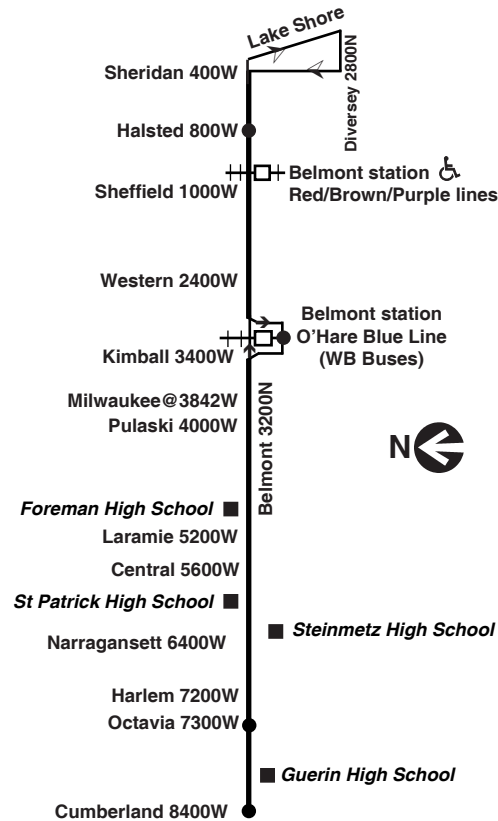

CTA Bike & Ride

Bicycle racks are available on the front exteriors of CTA buses. Bicycles can be placed on bicycle racks during normal hours of operation for each route. Racks accommodate two (2) bicycles at a time. Bicycles are also permitted on CTA trains during certain hours.

Please Stand Up & for Seniors and People with Disabilities
Federal law requires priority seating be designated for seniors and people with disabilities.

The schedules and other information in this timetable are subject to change. CTA does not assume responsibility for errors in timetables, nor for inconvenience or damage resulting from delayed trains or buses due to weather, traffic conditions, etc.

Supplementary service may be provided over portions of this route in addition to the trips shown. Please check destination signs and announcements when boarding buses.

CTA operating costs are funded in part through the Regional Transportation Authority, by the federal and state governments, and the City of Chicago and County of Cook.

For more information call the RTA Travel Information Center in Chicago: 312-836-7000. Open 6am until 7pm, Monday thru Saturday.

Para obtener mayor información, en Español, llame al Centro de Información: 312-836-7000.

Chicago Transit Authority

Effective June 14, 2020

Additional service may be provided on school days, September through June

N77 Night Owl Service
Halsted to Octavia

Monday thru Friday

Eastbound

Leave Belmont/Cumberland	Leave Belmont/Octavia	Belmont/Central	Belmont/Kimball	Belmont/Western	Belmont/Halsted	Arrive Diversey/Lake Shore
----	3:20 N	3:30am	3:42am	3:48am	3:56am	----
----	3:45 N	3:55	4:07	4:12	4:20	----
4:05am	4:09	4:19	4:34	4:39	4:47	----
----	----	----	4:44	4:50	4:59	----
4:21	4:26	4:36	4:51	4:58	5:10	5:15am
----	----	----	5:01	5:08	5:20	5:25
4:37	4:42	4:53	5:09	5:16	5:28	5:33
4:52	4:57	5:08	5:24	5:31	5:43	5:48
----	5:09	5:20	5:37	5:44	5:56	6:01
5:15	5:20	5:31	5:48	5:55	6:07	6:12
----	5:30	5:41	5:58	6:05	6:17	6:22
5:33	5:38	5:49	6:06	6:13	6:25	6:31
----	5:45	5:56	6:13	6:20	6:34	6:40
5:47	5:52	6:03	6:20	6:28	6:42	6:49
----	5:58	6:09	6:26	6:34	6:48	6:55
5:58	6:03	6:14	6:31	6:39	6:53	7:00
then every 3 to 9 minutes from Cumberland and every 2 to 5 minutes from Octavia until						
7:40	7:45	7:56	8:18	8:26	8:40	8:49
----	7:49	8:00	8:22	8:30	8:44	8:53
7:49	7:54	8:05	8:27	8:35	8:49	8:58
then every 6 to 10 minutes from Cumberland until						
12:19pm	12:25pm	12:38pm	12:56pm	1:05pm	1:20pm	1:25pm
12:33	12:39	12:52	1:03	1:12	1:27	1:32
12:33	12:39	12:52	1:10	1:19	1:34	1:39
then every 7 to 14 minutes from Cumberland and every 4 to 7 minutes from Kimball until						
2:19	2:25	2:38	2:58	3:07	3:21	3:27
----	----	----	3:02	3:11	3:25	3:31
2:28	2:34	2:47	3:06	3:15	3:29	3:35
----	----	----	3:11	3:20	3:34	3:40
2:37	2:43	2:56	3:15	3:24	3:38	3:44
----	----	----	3:20	3:29	3:43	3:49
2:50	2:56	3:09	3:29	3:38	3:52	3:58
----	----	----	3:34	3:43	3:57	4:03
3:00	3:06	3:19	3:39	3:48	4:02	4:08
----	----	----	3:44	3:53	4:07	4:13
3:10	3:16	3:29	3:49	3:58	4:12	4:18
----	----	----	3:54	4:03	4:17	4:23
3:20	3:26	3:39	3:59	4:08	4:22	4:28
3:25	3:31	3:44	4:04	4:13	4:27	4:33
3:30	3:36	3:49	4:09	4:18	4:32	4:38
3:35	3:41	3:54	4:14	4:23	4:37	4:43
----	----	----	4:18	4:27	4:41	4:47
3:45	3:51	4:04	4:23	4:32	4:46	4:52
3:50	3:56	4:09	4:28	4:37	4:51	4:57
----	----	----	4:32	4:41	4:55	5:01
3:59	4:05	4:18	4:37	4:46	5:00	5:06
4:03	4:09	4:22	4:41	4:50	5:05	5:10
then every 5 to 10 minutes from Cumberland until						
6:03	6:09	6:22	6:41	6:51	7:07	7:13
6:14	6:19	6:31	6:50	7:00	7:16	7:23
6:25	6:30	6:40	6:59	7:09	7:25	7:32
6:36	6:41	6:51	7:10	7:20	7:36	7:43
6:47	6:52	7:02	7:21	7:31	7:47	7:54
6:58	7:03	7:13	7:32	7:42	7:58	8:05
then every 12 to 16 minutes from Cumberland until						
10:50	10:55	11:05	11:20	11:27	11:39	11:44
11:09	11:14	11:24	11:38	11:45	11:57	12:02am
11:30	11:35	11:45	11:59	12:06am	12:18am	12:23
11:52	11:57	12:07am	12:21am	12:28	12:40	12:45
12:16am	12:20am	12:29	12:42	12:49	12:58	----
12:46	12:50	12:59	1:12	1:18	1:26	----
1:16	1:20	1:29	1:41	1:47	1:55	----
1:46	1:50	1:59	2:11	2:17	2:25	----
2:16	2:20	2:29	2:41	2:47	2:55	----
----	2:50 N	2:59	3:11	3:17	3:25	----

am light face pm bold face

77 Belmont

Westbound