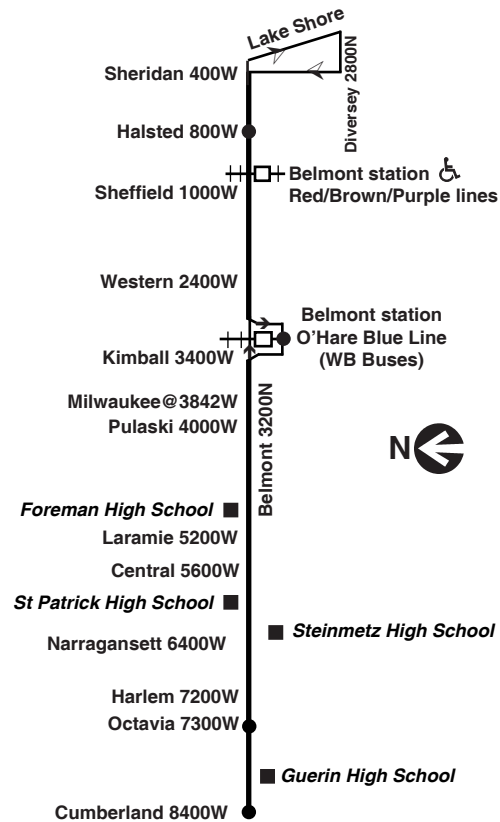

Chicago Transit Authority

77 **Belmont**

Effective September 6, 2020

Additional service may be provided on school days, September through June

N77 Night Owl Service Halsted to Octavia

Monday thru Friday

Eastbound

am light face pm bold face

Westbound

Table with columns: Leave, Arrive, Diversey/Lake Shore, Halsted/Belmont, Western/Belmont, Kimball/Belmont, Cicero/Belmont, Central/Belmont, Cumberland/Belmont. Rows include departure times from 3:02 N to 7:02 and 2:05pm to 7:10.

B - Trip begins/ends at Belmont/Octavia
N - N77 Night Bus operates between Halsted and Octavia

Sunday/Holiday

77 Belmont

Eastbound

Table with columns: Leave, Arrive, Cumberland/Belmont, Central/Belmont, Cicero/Belmont, Kimball/Belmont, Western/Belmont, Halsted/Belmont, Diversey/Lake Shore. Rows include departure times from 3:20B to 2:50B.

am light face pm bold face

Westbound

Table with columns: Leave, Arrive, Diversey/Lake Shore, Halsted/Belmont, Western/Belmont, Kimball/Belmont, Cicero/Belmont, Central/Belmont, Cumberland/Belmont. Rows include departure times from 3:02 N to 2:33 N.