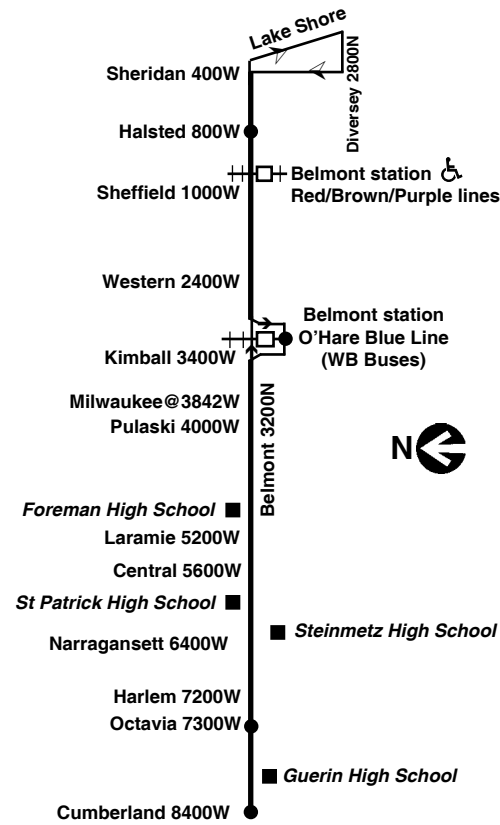

**Chicago Transit Authority**

**77**   
**Belmont**

Effective March 28, 2021

**Additional service may be provided on school days, September through June**

**N77 Night Owl Service**  
**Halsted to Octavia**

**Monday thru Friday**

**Eastbound**

Leave Belmont/Cumberland	Leave Belmont/Octavia	Belmont/Central	Belmont/Kimball	Belmont/Western	Belmont/Halsted	Arrive Diversey/Lake Shore
----	3:20 N	3:30am	3:42am	3:48am	3:56am	----
----	3:45 N	3:55	4:07	4:12	4:20	----
4:05am	4:09	4:19	4:34	4:39	4:47	----
----	----	----	4:44	4:50	4:59	----
4:21	4:26	4:36	4:51	4:58	5:10	5:15am
----	----	----	5:01	5:08	5:20	5:25
4:37	4:42	4:53	5:09	5:16	5:28	5:33
4:52	4:57	5:08	5:24	5:31	5:43	5:48
----	5:09	5:20	5:37	5:44	5:56	6:01
5:15	5:20	5:31	5:48	5:55	6:07	6:12

then every 9 to 10 minutes to Diversey/Lake Shore until

1:35pm	1:55	2:02	2:17	2:26	2:44	2:50
1:49B	2:04	2:11	2:26	2:35	2:53	2:59
1:53	2:12	2:19	2:34	2:43	3:01	3:07
2:02	2:21	2:28	2:43	2:52	3:10	3:16
2:11	2:30	2:37	2:52	3:01	3:19	3:25
2:20	2:38	2:45	3:00	3:09	3:27	3:33
2:29	2:47	2:54	3:09	3:18	3:36	3:42
2:42B	2:56	3:03	3:18	3:27	3:45	3:51
2:47	3:05	3:12	3:26	3:34	3:51	3:57

then every 11 to 15 minutes from Diversey/Lake Shore until

11:32	11:41	11:54	12:01am	12:11am	12:17am	12:30am
11:47	11:55	12:07am	12:14	12:24	12:30	12:42
12:02am	12:09am	12:21	12:28	12:38	12:43	12:55
12:18	12:25	12:37	12:44	12:54	12:59	1:11
12:36	12:43	12:55	1:02	1:12	1:17	1:29
12:55	1:02	1:14	1:21	1:31	1:36	1:48
----	1:22 N	1:34	1:41	1:51	1:56	2:04B
----	1:42 N	1:54	2:01	2:11	2:16	2:24B
----	2:02 N	2:14	2:21	2:31	2:36	2:44B
----	2:32 N	2:44	2:51	2:59	3:05	3:14B