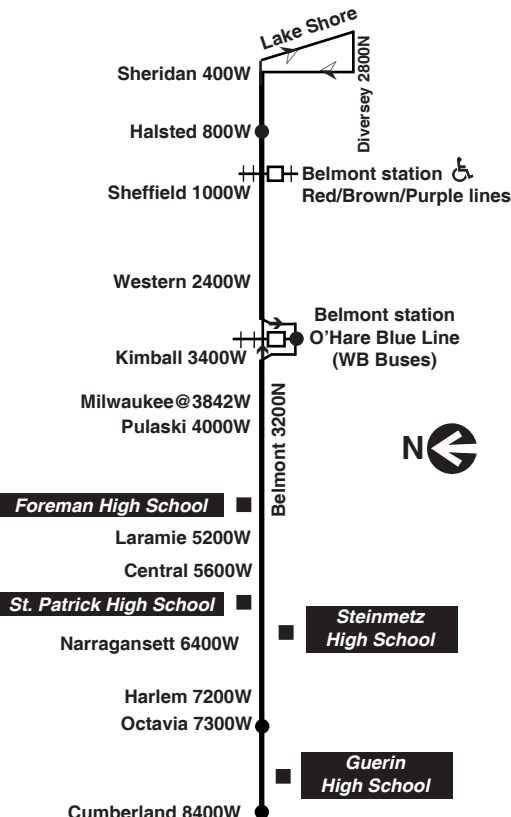

Chicago Transit Authority

77 
 Belmont

Effective August 29, 2021

Additional service may be provided on school days, September through June

 **N77 Night Owl Service**
 Halsted to Octavia

Monday thru Friday

Eastbound

then every 10 to 13 minutes to Diversey/Lake Shore until

then every 10 to 13 minutes to Cumberland until

Table with columns: 2:05pm, 2:18pm, 2:33pm, 2:44pm, 2:59pm, 3:08pm, 3:26pm. Rows show departure times from 2:05pm to 7:10.

then every 10 to 11 minutes to Cumberland until

Table with columns: 8:45, 8:56, 9:10, 9:18, 9:28, 9:34, 9:47. Rows show departure times from 8:45 to 10:00.

then every 11 to 15 minutes from Diversey/Lake Shore until

then every 12 minutes to Diversey/Lake Shore until

Table with columns: 4:54, 5:06, 5:18, 5:30, 5:42, 5:54, 6:06, 6:18, 6:30, 6:42, 6:54, 7:06, 7:18, 7:30, 7:42, 7:54, 8:06, 8:18, 8:30, 8:42, 8:54, 9:06, 9:18, 9:30, 9:42, 9:54, 10:06, 10:18, 10:30, 10:42, 10:54, 11:06, 11:18, 11:30, 11:42, 11:54, 12:06pm, 12:18pm, 12:30pm, 12:42pm. Rows show departure times from 4:54 to 12:59.