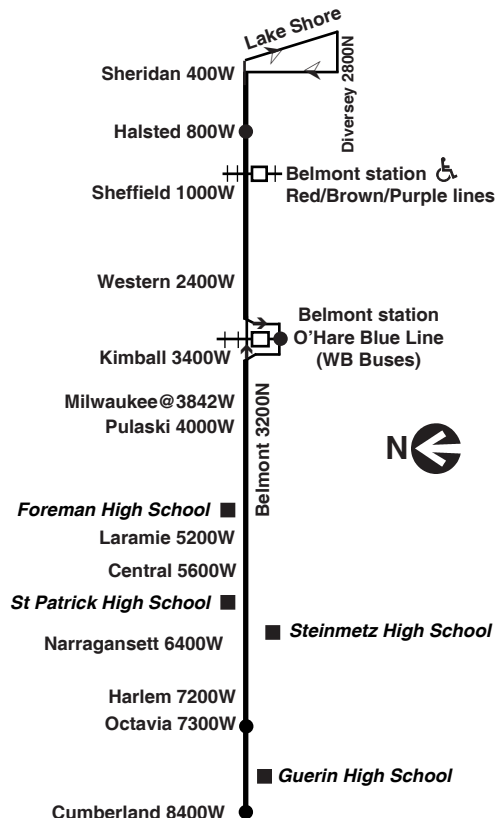

CTA Bike & Ride

Bicycle racks are available on the front exteriors of CTA buses. Bicycles can be placed on bicycle racks during normal hours of operation for each route. Racks accommodate two (2) bicycles at a time. Bicycles are also permitted on CTA trains during certain hours.

Please Stand Up ♿ for Seniors and People with Disabilities
Federal law requires priority seating be designated for seniors and people with disabilities.

The schedules and other information in this timetable are subject to change. CTA does not assume responsibility for errors in timetables, nor for inconvenience or damage resulting from delayed trains or buses due to weather, traffic conditions, etc.

Supplementary service may be provided over portions of this route in addition to the trips shown. Please check destination signs and announcements when boarding buses.

CTA operating costs are funded in part through the Regional Transportation Authority, by the federal and state governments, and the City of Chicago and County of Cook.

For more information call the RTA Travel Information Center in Chicago: 312-836-7000. Open 6am until 7pm, Monday thru Saturday.

Para obtener mayor información, en Español, llame al Centro de Información: 312-836-7000.

Chicago Transit Authority

Belmont

Effective June 12, 2022

Additional service may be provided on school days, September through June

N77 Night Owl Service Halsted to Octavia

Monday thru Friday

Eastbound

Leave Belmont/Cumberland	Leave Belmont/Octavia	Leave Belmont/Central	Leave Belmont/Kimball	Leave Belmont/Western	Leave Belmont/Halsted	Arrive Diversey/Lake Shore
----	3:20am	3:30am	3:42am	3:48am	3:56N	----
----	3:45	3:55	4:07	4:12	4:20N	----
4:05am	4:09	4:19	4:34	4:39	4:47	----
----	----	----	4:44	4:50	4:59	----
4:21	4:26	4:36	4:51	4:58	5:10	5:15am
----	----	----	5:01	5:08	5:20	5:25
4:37	4:42	4:53	5:09	5:16	5:28	5:33
4:52	4:57	5:08	5:24	5:31	5:43	5:48
----	5:09	5:20	5:37	5:44	5:56	6:01
5:15	5:20	5:31	5:48	5:55	6:07	6:12
----	5:30	5:41	5:58	6:05	6:17	6:22
5:34	5:39	5:50	6:07	6:14	6:27	6:32
then every 9 to 14 minutes from Cumberland and every 4 to 7 minutes from Octavia until						
8:05	8:10	8:21	8:43	8:51	9:05	9:14
----	8:17	8:28	8:50	8:58	9:12	9:21
8:20	8:25	8:36	8:56	9:04	9:18	9:26
then every 8 to 10 minutes from Cumberland until						
12:17am	12:23am	12:35am	12:53am	1:02am	1:17am	1:22am
----	----	12:44	1:02	1:11	1:26	1:31
12:33	12:39	12:52	1:10	1:19	1:34	1:39
----	----	12:59	1:17	1:26	1:41	1:46
12:48	12:54	1:07	1:25	1:34	1:49	1:54
12:55	1:01	1:14	1:32	1:41	1:56	2:01
1:03	1:09	1:22	1:40	1:48	2:03	2:08
----	----	1:29	1:47	1:55	2:10	2:15
1:17	1:23	1:36	1:54	2:02	2:17	2:22
1:23	1:29	1:42	2:00	2:08	2:23	2:28
----	----	1:47	2:05	2:13	2:28	2:33
1:34	1:40	1:53	2:11	2:19	2:33	2:39
----	----	1:58	2:16	2:24	2:38	2:44
1:45	1:51	2:04	2:23	2:31	2:45	2:52
----	----	----	2:26	2:34	2:48	2:55
----	----	2:09	2:28	2:36	2:50	2:57
1:56	2:02	2:15	2:34	2:42	2:56	3:03
then every 5 to 13 minutes from Cumberland and every 3 to 6 minutes from Kimball until						
4:01	4:07	4:20	4:39	4:48	5:03	5:08
----	----	4:25	4:44	4:53	5:08	5:13
4:11	4:17	4:30	4:49	4:58	5:13	5:18
4:16	4:22	4:35	4:54	5:03	5:18	5:23
----	----	4:40	4:59	5:08	5:23	5:28
4:26	4:32	4:45	5:04	5:13	5:28	5:33
then every 6 to 13 minutes from Cumberland until						
7:23	7:28	7:38	7:55	8:04	8:19	8:26
7:36	7:41	7:51	8:08	8:16	8:31	8:38
7:50	7:55	8:05	8:21	8:29	8:44	8:51
8:04	8:09	8:19	8:35	8:43	8:57	9:04
8:19	8:24	8:34	8:49	8:57	9:11	9:18
8:34	8:39	8:49	9:04	9:11	9:23	9:28
8:49	8:54	9:04	9:19	9:26	9:38	9:43
9:04	9:09	9:19	9:34	9:41	9:53	9:58
9:19	9:24	9:34	9:49	9:56	10:08	10:13
9:34	9:39	9:49	10:04	10:11	10:23	10:28
9:49	9:54	10:04	10:19	10:26	10:38	10:43
10:04	10:09	10:19	10:34	10:41	10:53	10:58
10:19	10:24	10:34	10:49	10:56	11:08	11:13
10:34	10:39	10:49	11:04	11:11	11:23	11:28
10:50	10:55	11:05	11:20	11:27	11:39	11:44
11:09	11:14	11:24	11:38	11:45	11:57	12:02am
11:30	11:35	11:45	11:59	12:06am	12:18am	12:23
11:52	11:57	12:07am	12:21am	12:28	12:40	12:45
12:16am	12:20am	12:29	12:42	12:49	12:58	----
12:46	12:50	12:59	1:12	1:18	1:26	----
1:16	1:20	1:29	1:41	1:47	1:55	----
1:46	1:50	1:59	2:11	2:17	2:25	----
2:16	2:20	2:29	2:41	2:47	2:55	----
----	2:50	2:59	3:11	3:17	3:25N	----

am light face **pm bold face**

77 Belmont

Westbound