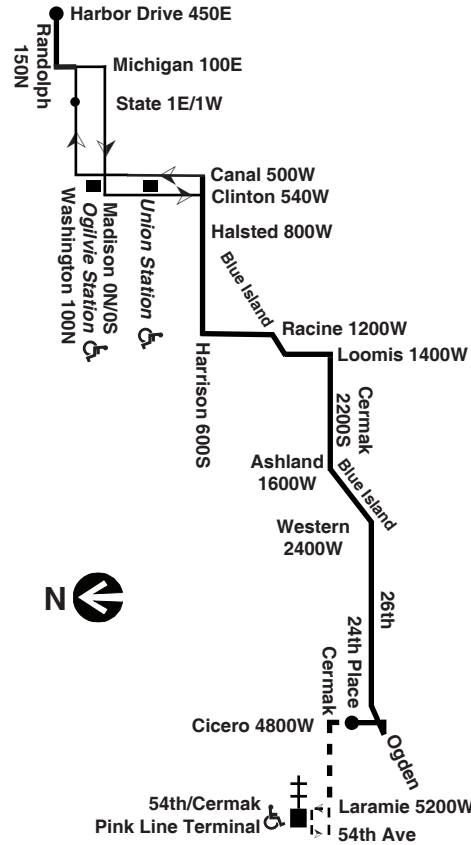

Para obtener mayor información, en Español, llame al Centro de Información: 312-836-7000.

Chicago Transit Authority

Blue Island/26th
 Effective June 19, 2016

N60 Night Owl Service
 Washington/State to 54th/Cermak Terminal

Monday thru Friday **60 Blue Island/26th**

Eastbound

Leave 24th Pl/ Cicero	26th/ Kedzie	Cermak/ Ashland	Harrison/ Halsted	Washington/ State	Harbor Drive
3:25 *	3:38am	3:46am	3:57am	4:06N	----
3:59	4:09	4:18	4:29	4:40N	----
4:20	4:29	4:39	4:51	5:03N	----
4:35	4:45	4:55	5:08	5:21	5:27am
4:50	5:00	5:10	5:23	5:36	5:43
5:05	5:16	5:26	5:39	5:54	6:00
5:20	5:31	5:41	5:54	6:09	6:16
5:35	5:46	5:57	6:11	6:27	6:34
5:49	6:00	6:11	6:26	6:42	6:49
6:02	6:14	6:25	6:40	6:57	7:04
6:14	6:26	6:37	6:52	7:09	7:16
6:25	6:37	6:49	7:05	7:22	7:29
6:36	6:48	7:00	7:16	7:34	7:41
6:45	6:57	7:09	7:25	7:43	7:50
6:53	7:05	7:17	7:34	7:53	8:00

* - Night Owl trip begins/ends at 54th/Cermak station at time shown
 N - Night Owl trip ends/begins at Washington/State at time shown
 R - Trip ends at Roosevelt/Racine at time shown