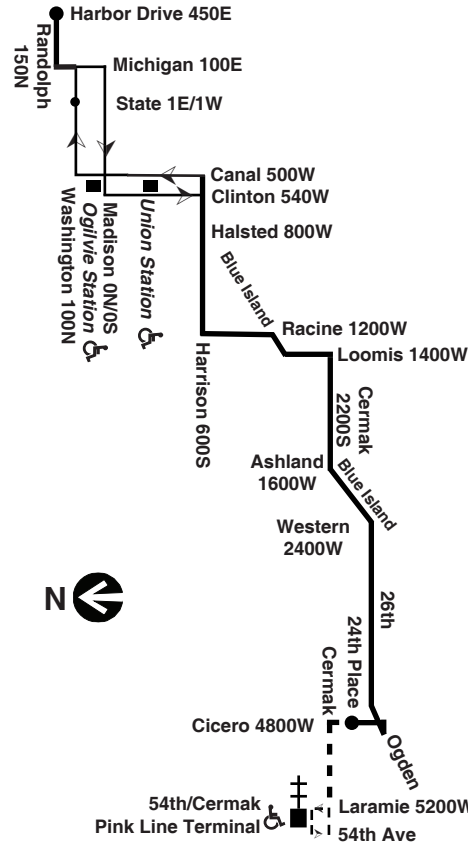

Para obtener mayor información, en Español, llame al Centro de Información: 312-836-7000.

**Chicago Transit Authority**

**60**

**Blue Island/26th**  
 Effective June 17, 2018

**N60 Night Owl Service**  
 Washington/State to 54th/Cermak Terminal

R - Trip ends at Roosevelt/Racine at time shown  
 am light face pm bold face