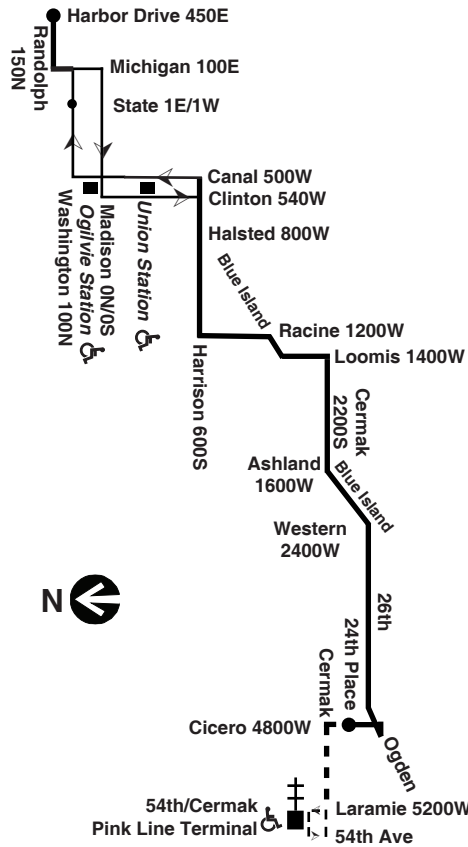

Para obtener mayor información, en Español, llame al Centro de Información: 312-836-7000.

Chicago Transit Authority

Blue Island/26th
 Effective June 14, 2020

N60 Night Owl Service
 Washington/State to 54th/Cermak Terminal

C - Night Owl trip begins/ends at 54th/Cermak station at time shown
 N - Night Owl trip ends/begins at Washington/State at time shown
 R - Trip ends at Roosevelt/Racine at time shown