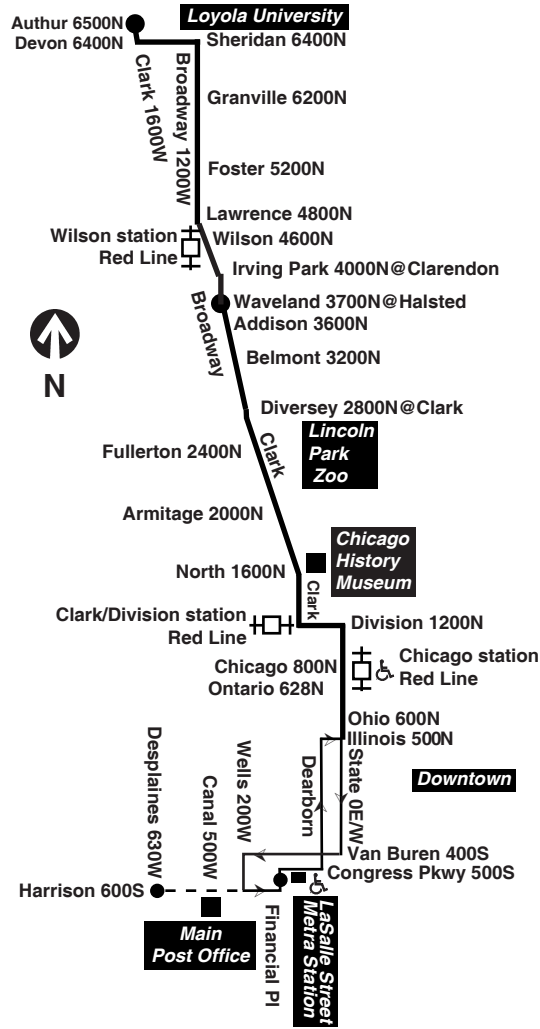

For more Information call the RTA Travel Information Center in Chicago: 312-836-7000. Open 5 a.m. until 1 a.m. every day.

Para obtener mayor información, en Español, llame al Centro de Información: 312-836-7000.

Chicago Transit Authority

36

Broadway

Effective March 30, 2014

Monday thru Friday

36 Broadway

Northbound

Leave Financial/Congress	State/Chicago	Clark/Diversey	Broadway/Waveland	Broadway/Foster	Arrive Clark/Arthur
5:02am	5:12am	5:26am	5:32am	5:41am	5:50am
5:22	5:32	5:46	5:52	6:01	6:10
5:42	5:52	6:07	6:13	6:23	6:32
6:01	6:12	6:28	6:35	6:45	6:56
6:19	6:31	6:47	6:54	7:04	7:16
6:36	6:49	7:05	7:13	7:24	7:37
6:53	7:06	7:24	7:32	7:44	7:58
7:09	7:24	7:42	7:50	8:03	8:18
7:24	7:39	7:58	8:07	8:20	8:35
7:37	7:52	8:11	8:20	8:33	8:49
7:49	8:04	8:23	8:32	8:45	9:01
8:02	8:17	8:36	8:45	8:58	9:14
8:14	8:29	8:48	8:57	9:10	9:26
8:26	8:41	9:00	9:09	9:22	9:38

C - trip ends at Clark/Devon at time shown

H - trip begins/ends at Harrison/Desplaines at time shown

Saturday

36 Broadway

Northbound

Table with 6 columns: Leave Financial/Congress, State/Chicago, Clark/Diversey, Broadway/Waveland, Broadway/Foster, Arrive Clark/Arthur. Rows show departure times from 5:05a to 8:05.

C - trip ends at Clark/Devon at time shown

H - trip begins/ends at Harrison/Desplaines at time shown

Sunday/Holiday

36 Broadway

Northbound

Table with 6 columns: Leave Financial/Congress, State/Chicago, Clark/Diversey, Broadway/Waveland, Broadway/Foster, Arrive Clark/Arthur. Rows show departure times from 4:58a to 5:38.