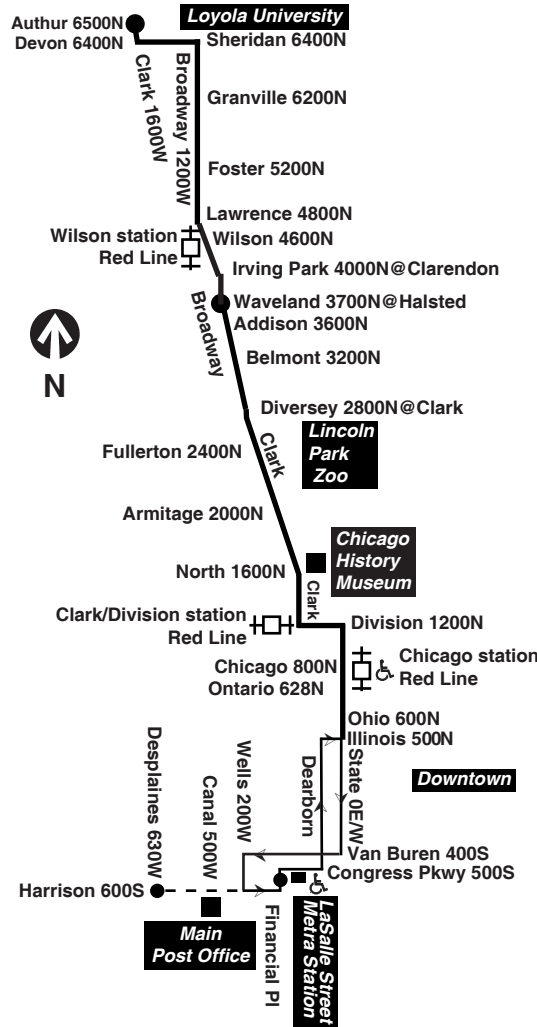

For more information call the RTA Travel Information Center in Chicago: 312-836-7000. Open 5 a.m. until 1 a.m. every day.

Para obtener mayor información, en Español, llame al Centro de Información: 312-836-7000.

Chicago Transit Authority

36 ♿

Broadway

Effective March 22, 2015

Monday thru Friday

Northbound

Leave Financial/ Congress	State/ Chicago	Clark/ Diversey	Broadway/ Waveland	Broadway/ Foster	Arrive Clark/Arthur
5:02am	5:12am	5:26am	5:32am	5:41am	5:50am
5:22	5:32	5:46	5:52	6:01	6:10
5:42	5:52	6:07	6:13	6:23	6:32
6:01	6:12	6:28	6:35	6:45	6:56
6:19	6:31	6:47	6:54	7:04	7:16
6:36	6:49	7:05	7:13	7:24	7:37
6:53	7:06	7:24	7:32	7:44	7:58
7:09	7:24	7:42	7:50	8:03	8:18
7:24	7:39	7:58	8:07	8:20	8:35
7:37	7:52	8:11	8:20	8:33	8:49
7:51	8:06	8:25	8:34	8:47	9:03
8:03	8:18	8:37	8:46	8:59	9:15
8:15	8:30	8:49	8:58	9:11	9:27
8:27	8:42	9:01	9:10	9:23	9:39
8:39	8:54	9:13	9:22	9:35	9:51

C - trip ends at Clark/Devon at time shown

H - trip begins/ends at Harrison/Desplaines at time shown