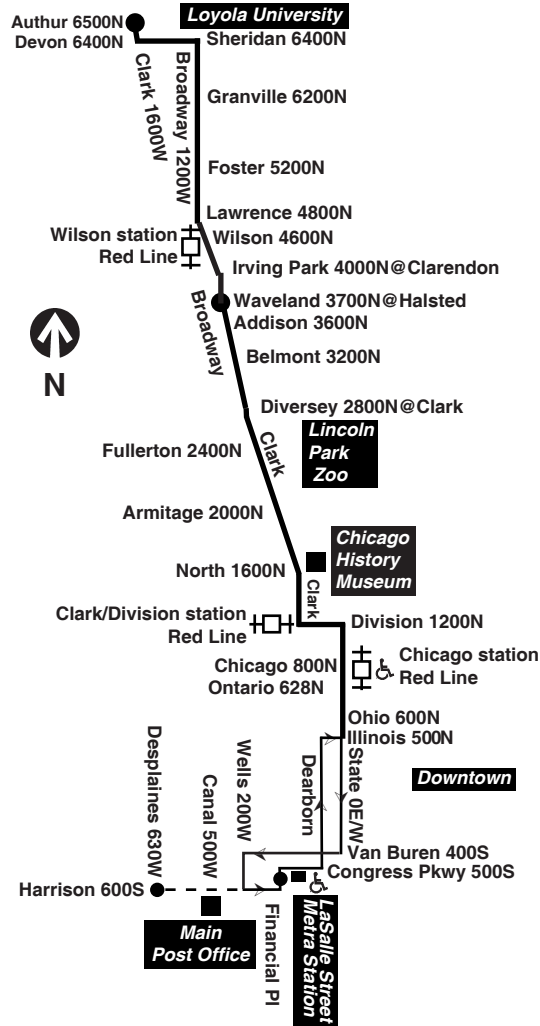

Supplementary service may be provided over portions of this route in addition to the trips shown. Please check destination signs and announcements when boarding buses.

CTA operating costs are funded in part through the Regional Transportation Authority, by the federal and state governments, and the City of Chicago and County of Cook.

For more information call the RTA Travel Information Center in Chicago: 312-836-7000. Open 5 a.m. until 1 a.m. every day.

Para obtener mayor información, en Español, llame al Centro de Información: 312-836-7000.

Chicago Transit Authority

36 
Broadway

Effective September 6, 2015

Monday thru Friday **36 Broadway**

Northbound

Leave Financial/Congress	State/Chicago	Clark/Diversey	Broadway/Waveland	Broadway/Foster	Arrive Clark/Arthur
5:02am	5:12am	5:26am	5:32am	5:41am	5:50am
5:22	5:32	5:46	5:52	6:01	6:10
5:42	5:52	6:07	6:13	6:23	6:32
6:01	6:12	6:28	6:35	6:45	6:56
6:19	6:31	6:47	6:54	7:04	7:16
6:36	6:49	7:05	7:13	7:24	7:37
6:53	7:06	7:24	7:32	7:44	7:58
7:09	7:24	7:42	7:50	8:03	8:18
7:24	7:39	7:58	8:07	8:20	8:35
7:37	7:52	8:11	8:20	8:33	8:49
7:51	8:06	8:25	8:34	8:47	9:03
8:03	8:18	8:37	8:46	8:59	9:15
8:15	8:30	8:49	8:58	9:11	9:27
8:27	8:42	9:01	9:10	9:23	9:39
8:39	8:54	9:13	9:22	9:35	9:51

C - trip ends at Clark/Devon at time shown

H - trip begins/ends at Harrison/Desplaines at time shown