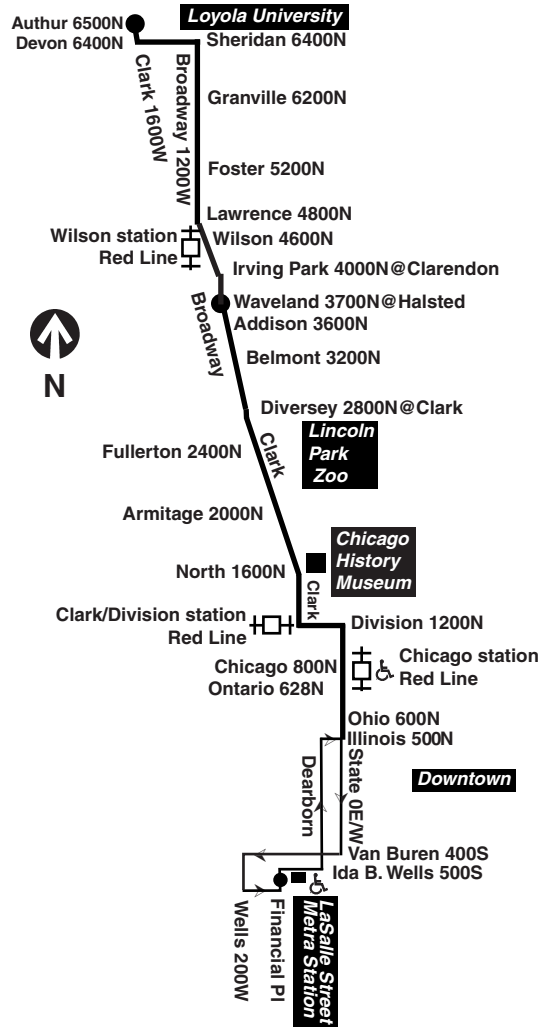

Chicago Transit Authority

36 ♿
Broadway

Effective March 27, 2022

Monday thru Friday

36 Broadway

Northbound

Leave Financial/ Ida B. Wells	State/ Chicago	Clark/ Diversey	Broadway/ Waveland	Broadway/ Foster	Arrive Clark/Arthur
4:57am	5:09am	5:23am	5:29am	5:38am	5:48am
5:19	5:31	5:45	5:51	6:00	6:10
5:40	5:53	6:08	6:14	6:24	6:35
6:00	6:12	6:28	6:34	6:45	6:57
6:19	6:32	6:48	6:55	7:07	7:20
6:36	6:50	7:07	7:14	7:27	7:40
6:52	7:07	7:24	7:31	7:45	7:59
7:08	7:24	7:43	7:51	8:05	8:19
7:24	7:41	8:00	8:09	8:24	8:38
7:39	7:56	8:15	8:24	8:39	8:53
7:53	8:10	8:29	8:38	8:53	9:07
8:06	8:24	8:43	8:50	9:05	9:20
8:18	8:35	8:54	9:02	9:17	9:31
8:29	8:47	9:06	9:14	9:29	9:44
8:41	8:59	9:19	9:27	9:43	9:58
8:53	9:11	9:31	9:40	9:56	10:12
9:06	9:24	9:44	9:53	10:09	10:25
9:19	9:37	9:57	10:06	10:22	10:38
9:32	9:50	10:10	10:19	10:35	10:51
9:45	10:03	10:23	10:32	10:48	11:04
9:58	10:16	10:36	10:45	11:01	11:17
10:11	10:29	10:49	10:58	11:14	11:30
10:24	10:42	11:02	11:10	11:27	11:43
10:38	10:55	11:15	11:24	11:41	11:58

C - trip ends at Clark/Devon at time shown

Sunday/Holiday

36 Broadway

Northbound

Leave Financial/ Ida B. Wells	State/ Chicago	Clark/ Diversey	Broadway/ Waveland	Broadway/ Foster	Arrive Clark/Arthur
5:01am	5:13am	5:27am	5:33am	5:43am	5:52am
5:23	5:35	5:49	5:55	6:05	6:14
5:45	5:57	6:11	6:17	6:27	6:36
6:07	6:19	6:33	6:39	6:49	6:58
6:29	6:41	6:55	7:01	7:11	7:20
6:51	7:03	7:17	7:23	7:34	7:43
7:13	7:25	7:40	7:46	7:57	8:07
7:35	7:48	8:04	8:11	8:22	8:33
7:57	8:10	8:26	8:33	8:45	8:57
8:18	8:31	8:47	8:55	9:08	9:20
8:38	8:52	9:09	9:17	9:31	9:44
8:57	9:10	9:28	9:36	9:50	10:03
9:15	9:30	9:48	9:57	10:11	10:23
9:33	9:47	10:06	10:15	10:30	10:43
9:50	10:05	10:23	10:32	10:48	11:01
10:08	10:22	10:42	10:51	11:06	11:19
10:25	10:39	10:59	11:08	11:23	11:37
10:41	10:56	11:16	11:26	11:42	11:56
10:58	11:12	11:33	11:43	11:59	12:14pm
11:13	11:29	11:50	12:00pm	12:17pm	12:32