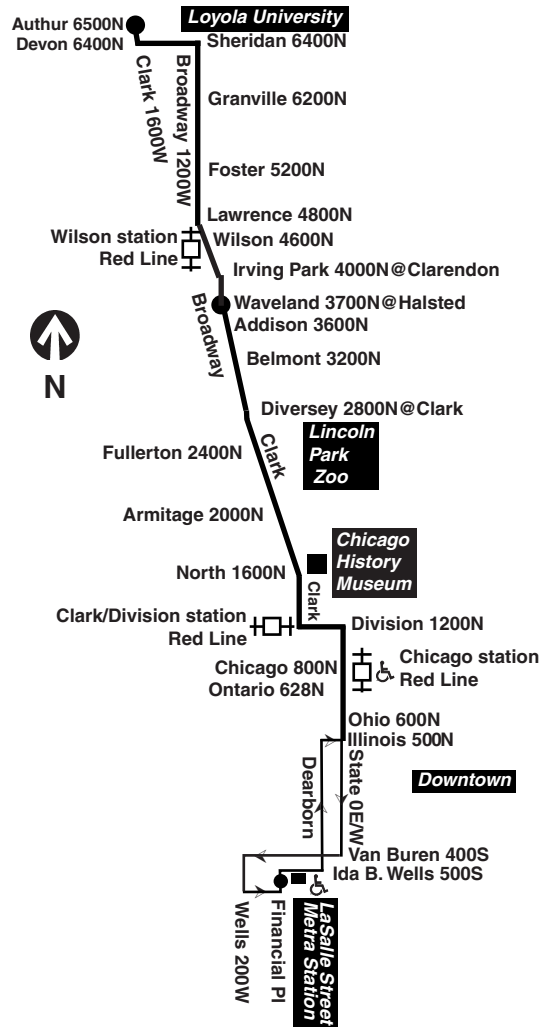

# 36 Broadway

Effective Jun. 9, 2024

All CTA buses are accessible

[transitchicago.com/bus/36](http://transitchicago.com/bus/36)

**Monday thru Friday**

**Northbound**

LV Financial/ Ida B. Wells	State/ Chicago	Clark/ Diversey	Broadway/ Waveland	Broadway/ Foster	AR Clark/ Arthur
4:57 a	5:09 a	5:23 a	5:29 a	5:38 a	5:48 a
5:19	5:31	5:45	5:51	6:00	6:10
5:40	5:53	6:08	6:14	6:24	6:35
6:00	6:12	6:28	6:34	6:45	6:57
6:19	6:32	6:48	6:55	7:07	7:20
6:36	6:50	7:07	7:14	7:27	7:40
6:52	7:07	7:24	7:31	7:45	7:59
7:08	7:24	7:43	7:51	8:05	8:19
7:24	7:41	8:00	8:09	8:24	8:38
7:39	7:56	8:15	8:24	8:39	8:53
7:53	8:10	8:29	8:38	8:53	9:07
8:06	8:24	8:43	8:50	9:05	9:20
8:18	8:35	8:54	9:02	9:17	9:31
8:29	8:47	9:06	9:14	9:29	9:44
8:41	8:59	9:19	9:27	9:43	9:58
8:53	9:11	9:31	9:40	9:56	10:12
9:06	9:24	9:44	9:53	10:09	10:25

C - trip ends at Clark/Devon at time shown

**#36 Broadway**

**Southbound**

LV Clark/ Arthur	Broadway/ Foster	Broadway/ Waveland	Clark/ Diversey	State/ Chicago	AR Financial/ Ida B. Wells
4:00 a	4:09 a	4:18 a	4:24 a	4:39 a	4:51 a
4:20	4:29	4:38	4:44	4:59	5:11
4:39	4:48	4:58	5:05	5:21	5:34
4:57	5:06	5:16	5:23	5:40	5:53
5:14	5:24	5:34	5:41	5:59	6:13
5:30	5:40	5:50	5:58	6:15	6:29
5:45	5:55	6:06	6:13	6:31	6:46
5:59	6:09	6:20	6:27	6:46	7:01
6:12	6:23	6:34	6:42	7:01	7:16
6:25	6:36	6:47	6:56	7:16	7:32
6:36	6:48	6:59	7:07	7:29	7:45
6:46	6:58	7:10	7:19	7:41	7:59
6:54	7:07	7:19	7:28	7:51	8:08
7:01	7:14	7:27	7:37	8:00	8:19
7:08	7:22	7:35	7:46	8:09	8:28
7:15	7:29	7:42	7:53	8:17	8:35
7:22	7:36	7:49	8:01	8:26	8:45
7:29	7:43	7:57	8:10	8:34	8:54
7:37	7:51	8:05	8:18	8:42	9:02
7:46	8:00	8:14	8:27	8:51	9:11
7:58	8:12	8:26	8:39	9:03	9:23
8:12	8:26	8:40	8:52	9:17	9:36
8:26	8:41	8:55	9:06	9:30	9:48
8:40	8:55	9:10	9:21	9:43	10:02
8:54	9:10	9:24	9:35	9:56	10:14
9:08	9:24	9:38	9:48	10:10	10:27
9:22	9:38	9:52	10:02	10:24	10:41
9:36	9:51	10:06	10:16	10:37	10:55
9:49	10:05	10:20	10:30	10:51	11:09