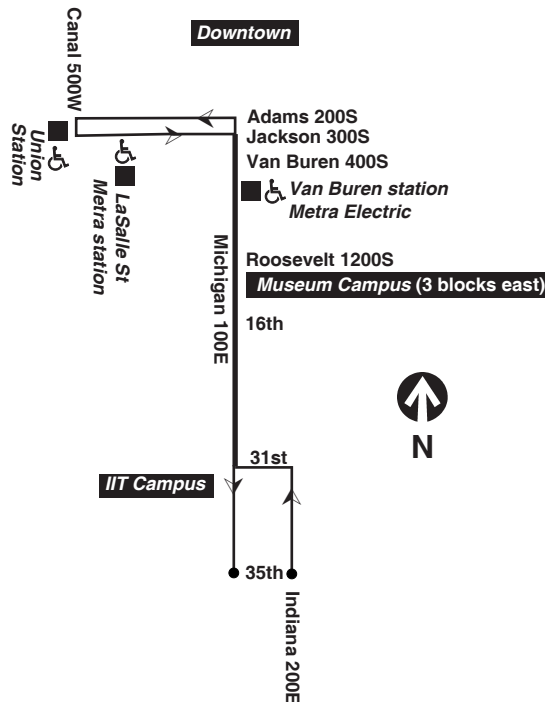

CTA Bike & Ride

Bicycle racks are available on the front exteriors of CTA buses. Bicycles can be placed on bicycle racks during normal hours of operation for each route. Racks accommodate two (2) bicycles at a time. Bicycles are also permitted on CTA trains during certain hours.

Please Stand Up ♿

for Seniors and People with Disabilities

Federal law requires priority seating be designated for seniors and people with disabilities.

The schedules and other information in this timetable are subject to change. CTA does not assume responsibility for errors in timetables, nor for inconvenience or damage resulting from delayed trains or buses due to weather, traffic conditions, etc.

CTA operating costs are funded in part through the Regional Transportation Authority, by the federal and state governments, and the City of Chicago and County of Cook.

For more information call the RTA Travel Information Center in Chicago: 312-836-7000. Open 5 a.m. until 1 a.m. every day.

Para obtener mayor información, en Español, llame al Centro de Información: 312-836-7000.

Chicago Transit Authority

Bronzeville/Union Station

Effective March 31, 2014