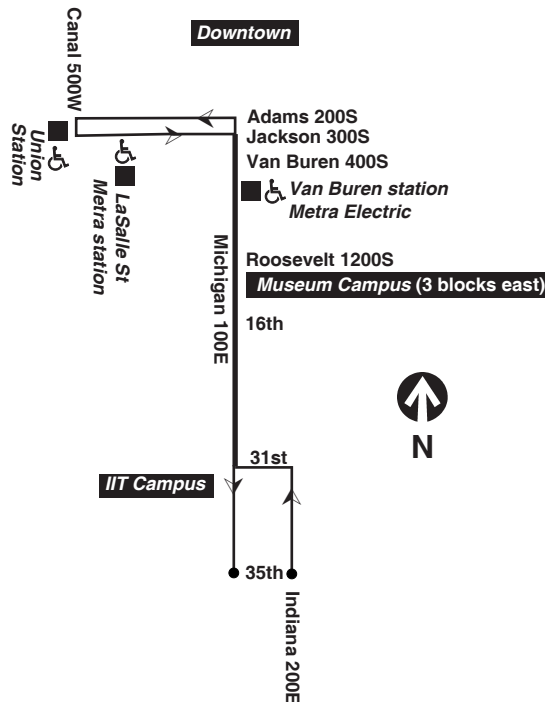

CTA Bike & Ride

Bicycle racks are available on the front exteriors of CTA buses. Bicycles can be placed on bicycle racks during normal hours of operation for each route. Racks accommodate two (2) bicycles at a time. Bicycles are also permitted on CTA trains during certain hours.

Please Stand Up ♿

for Seniors and People with Disabilities

Federal law requires priority seating be designated for seniors and people with disabilities.

The schedules and other information in this timetable are subject to change. CTA does not assume responsibility for errors in timetables, nor for inconvenience or damage resulting from delayed trains or buses due to weather, traffic conditions, etc.

CTA operating costs are funded in part through the Regional Transportation Authority, by the federal and state governments, and the City of Chicago and County of Cook.

For more information call the RTA Travel Information Center in Chicago: 312-836-7000. Open 5 a.m. until 1 a.m. every day.

Para obtener mayor información, en Español, llame al Centro de Información: 312-836-7000.

Chicago Transit Authority

Bronzeville/Union Station

Effective December 21, 2015