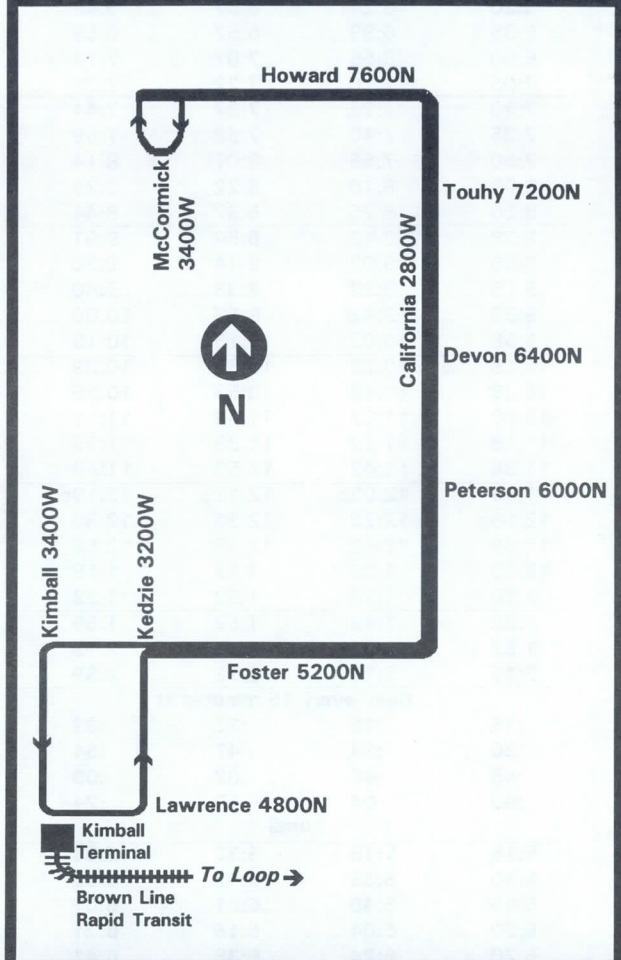

Northbound

Leave Lawrence Kimball	Foster California	Touhy California	Arrive Howard McCormick
6:00 a	6:04 a	6:14 a	6:17 a
6:20	6:24	6:34	6:37
6:40	6:44	6:54	6:57
7:00	7:04	7:14	7:18
7:20	7:24	7:35	7:39
7:40	7:44	7:56	8:00
8:00	8:04	8:16	8:20
8:20	8:24	8:36	8:40
8:40	8:44	8:56	9:00
9:00	9:04	9:16	9:20
9:20	9:24	9:36	9:40
9:40	9:44	9:56	10:00
10:00	10:04	10:16	10:20
10:20	10:24	10:36	10:40
10:40	10:44	10:56	11:00
11:00	11:04	11:16	11:20
11:20	11:24	11:36	11:40
11:40	11:44	11:56	12:00 n
12:00 n	12:04 p	12:16	12:20 p
12:20 p	12:24	12:36	12:41
12:40	12:44	12:57	1:02
1:00	1:05	1:18	1:23
1:20	1:25	1:39	1:44
1:40	1:45	2:00	2:05
2:00	2:05	2:20	2:25
2:20	2:25	2:40	2:45
2:40	2:45	3:00	3:05
3:00	3:05	3:20	3:25
3:20	3:25	3:40	3:45
3:40	3:45	4:00	4:05
4:00	4:05	4:20	4:25
4:20	4:25	4:40	4:45
4:40	4:45	5:00	5:05
5:00	5:05	5:20	5:25
5:20	5:25	5:40	5:45
5:40	5:45	6:00	6:05
6:00	6:05	6:20	6:25
6:20	6:25	6:40	6:45
6:40	6:45	6:59	7:04
7:00	7:05	7:19	7:23
7:20	7:25	7:38	7:42
7:40	7:45	7:57	8:01
8:00	8:04	8:16	8:20
8:20	8:24	8:36	8:40
8:40	8:44	8:56	9:00
9:00	9:04	9:16	9:20
9:20	9:24	9:36	9:40

am light face
pm bold face

Effective December 04, 1995

93 North California