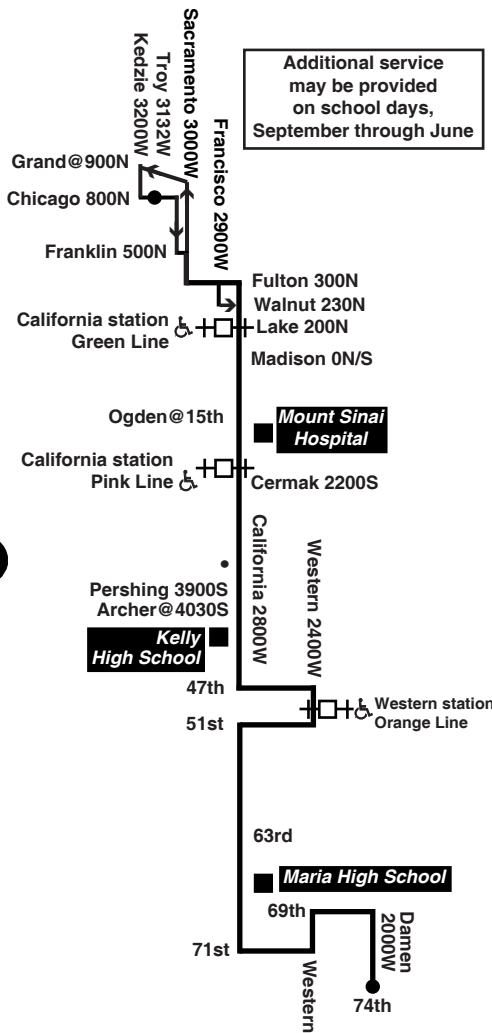

For more information call the RTA Travel Information Center in Chicago: 312-836-7000. Open 6am until 7pm, Monday thru Saturday.

Para obtener mayor información, en Español, llame al Centro de Información: 312-836-7000.

Chicago Transit Authority

94

South California

Effective December 16, 2018

Monday thru Friday

Northbound

Leave 74th/ Damen	59th/ California	Western Orange Line station	Pershing/ California	Ogden/ California	Arrive Chicago/ Troy
3:40am	3:54am	4:02am	4:09am	4:19am	4:33am
3:59	4:13	4:21	4:28	4:38	4:52
4:17	4:31	4:39	4:46	4:56	5:10
4:34	4:48	4:56	5:03	5:14	5:29
4:50	5:05	5:13	5:21	5:33	5:50
5:05	5:20	5:29	5:37	5:49	6:05
5:19	5:34	5:43	5:51	6:03	6:19
5:32	5:47	5:56	6:04	6:17	6:34
5:44	6:00	6:08	6:17	6:30	6:47
5:55	6:11	6:20	6:29	6:43	7:00
6:06	6:22	6:31	6:40	6:54	7:11
6:15	6:31	6:41	6:50	7:05	7:22
6:22	6:39	6:49	6:59	7:14	7:31
6:29	6:46	6:56	7:06	7:22	7:39
6:36	6:53	7:03	7:14	7:30	7:47
6:42	6:59	7:10	7:21	7:38	7:56
6:49	7:06	7:17	7:28	7:45	8:03
6:56	7:13	7:25	7:37	7:53	8:12
7:03	7:21	7:33	7:46	8:02	8:21
7:12	7:31	7:43	7:56	8:13	8:31
7:21	7:40	7:52	8:05	8:22	8:40
7:30	7:49	8:00	8:12	8:28	8:48
7:40	7:58	8:09	8:20	8:37	8:57
7:49	8:08	8:18	8:29	8:45	9:05
7:59	8:17	8:27	8:37	8:54	9:14
8:09	8:27	8:36	8:46	9:03	9:22
8:19	8:37	8:47	8:56	9:14	9:32
8:31	8:49	8:58	9:07	9:24	9:42

S - trip begins at California/42nd at time shown, school days only
W - trip ends at 71st/Western at time shown, school days only
am light face pm bold face