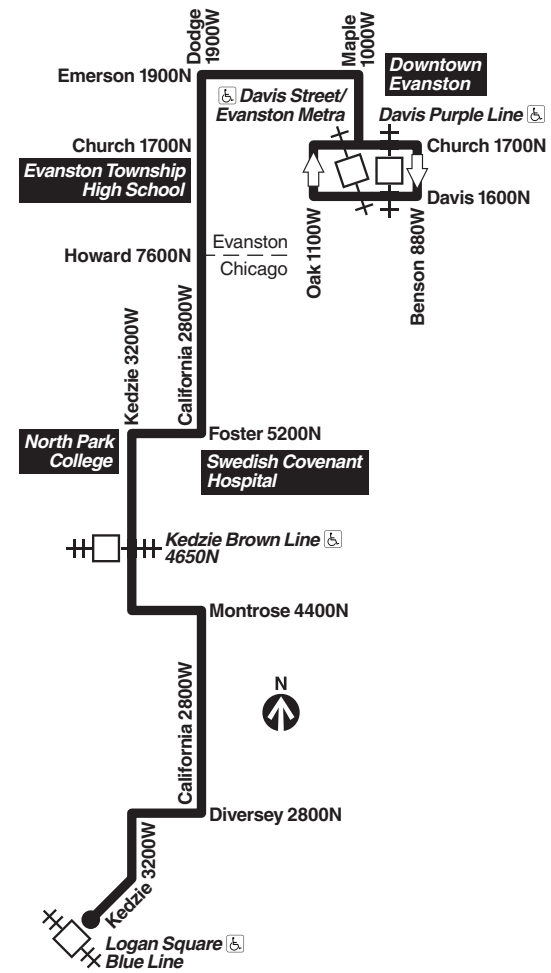

Federal law requires priority seating be designated for seniors and people with disabilities. **Please stand up** and yield these seats when needed for qualifying riders or when asked.

Schedules and other info in this timetable are subject to change. CTA does not assume responsibility for errors in timetables nor for inconvenience or damage resulting from delays.

Pay close attention to destination signs and announcements when boarding; added service may sometimes be provided over portions of this or any bus route and some trips can end before the furthest terminal on a line depending on service needs or time of day.

Bicycle racks are installed on the front of all CTA buses and are allowed on CTA trains during certain hours. See our [Bike & Ride brochure](#) or webpage for help on how to use racks and more.

Know before you go: Get alerts from us by text or e-mail about planned service changes every week or instant alerts for unplanned reroutes and disruptions. Sign up for CTA Updates today at transitchicago.com/updates.

For more travel information, use the Ventra app or call the RTA Travel Information Center at 312-836-7000. *Para obtener mayor información, en Español, llame al Centro de Información a 312-836-7000.*

Chicago Transit Authority

93 California/Dodge

Effective Mar. 29, 2026

Monday thru Friday **#93 California/Dodge**