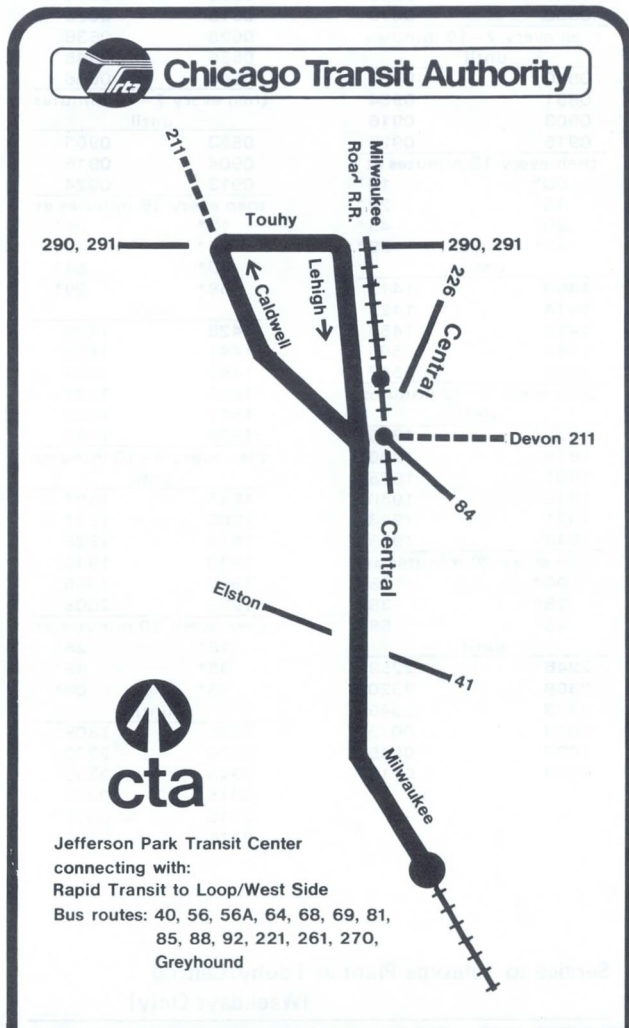

North Central

For more information call the RTA
24 hour Travel Information Center
in Chicago 836-7000
suburbs 800-972-7000 toll-free

For better service call during off-peak hours