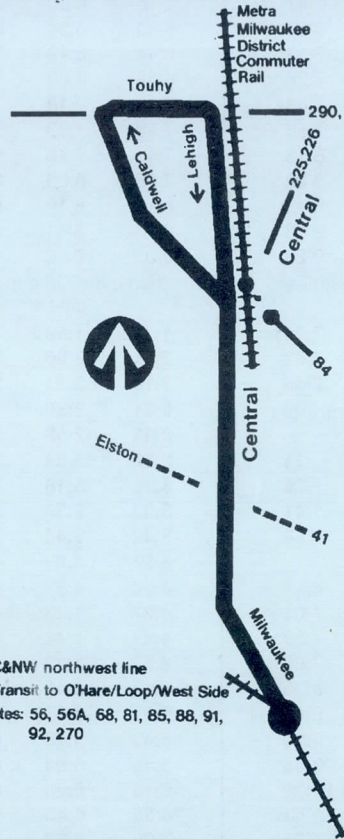

CTA operating costs are funded in part through the Regional Transportation Authority, by the federal and state governments, and the City of Chicago and County of Cook.

Metra C&NW northwest line
Rapid Transit to O'Hare/Loop/West Side
Bus routes: 56, 56A, 68, 81, 85, 88, 91, 92, 270

For more information call the RTA
Travel Information Center in
Chicago 836-7000
suburbs 1-(800)-972-7000 toll-free

Open every day of the year from 5AM until 1AM next day.

Monday thru Friday

Southbound		
Leave Touhy Lehigh	Leave Central Elston	Arrive Jefferson Park
5:25a	5:31a	5:36 a
5:45	5:51	5:56
6:00	6:06	6:11
6:15	6:21	6:26
6:30	6:36	6:41
6:45	6:51	6:57
7:00	7:07	7:13
7:15	7:22	7:28
7:30	7:37	7:43
7:45	7:52	7:58
8:00	8:07	8:13
8:15	8:22	8:28
8:30	8:37	8:43
8:51	8:58	9:03
9:15	9:21	9:26
then every 30 minutes until		
2:15 p	2:21p	2:26 p
2:30	2:36	2:42
2:45	2:51	2:56
then every 15 minutes at		
:00	:06	:11
:15	:21	:26
:30	:36	:41
:45	:51	:56
until		
6:30	6:36	6:41
6:50	6:56	7:01
7:15	7:20	7:25
7:45	7:50	7:55
8:15	8:20	8:25
8:45	8:50	8:55
9:15	9:20	9:25
9:45	9:50	9:55
10:14	10:19	10:24
10:43	10:48	10:53
11:12	11:17	11:22
11:42	11:47	11:52
12:12a	12:17a	12:22a
12:42	12:47	12:52

Saturday

Southbound		
Leave Touhy Lehigh	Leave Central Elston	Arrive Jefferson Park
6:00a	6:06a	6:10a
6:30	6:36	6:40
7:00	7:06	7:10
7:30	7:36	7:40
8:00	8:06	8:10
8:30	8:36	8:40
9:00	9:06	9:10
9:30	9:36	9:40
10:00	10:06	10:10
10:30	10:36	10:40
11:00	11:06	11:10
11:30	11:36	11:40
12:00n	12:06p	12:10p
12:30p	12:36	12:40
1:00	1:06	1:10
1:30	1:36	1:40
2:00	2:06	2:10
2:30	2:36	2:40
3:00	3:06	3:10
3:30	3:36	3:40
4:00	4:06	4:10
4:30	4:36	4:40
5:00	5:06	5:10
5:30	5:36	5:40
6:00	6:06	6:10
6:30	6:36	6:40
7:00	7:06	7:10
7:30	7:36	7:40

Sunday/holiday

Southbound		
Leave Touhy Lehigh	Leave Central Elston	Arrive Jefferson Park
8:26a	8:32a	8:36
9:36	9:32	9:36
10:26	10:32	10:36
11:26	11:32	11:36
12:26p	12:32p	12:36p
1:26	1:32	1:36
2:26	2:32	2:36
3:36	3:32	3:36
4:26	4:32	4:36
5:26	5:32	5:36
6:26	6:32	6:36
7:35	7:41	7:45