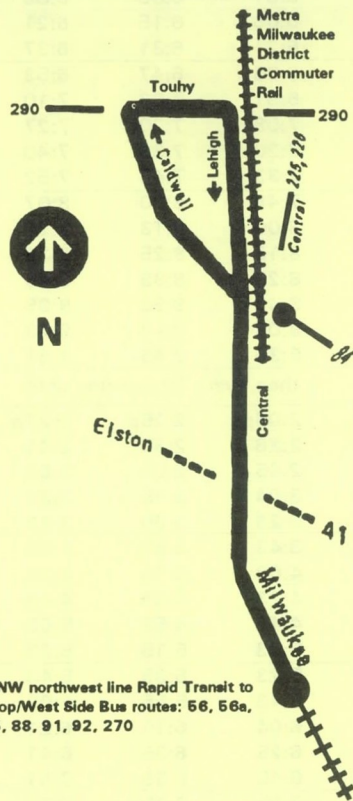

Effective November 08, 1993

85A North Central

Metra C&NW northwest line Rapid Transit to
O'Here/Loop/West Side Bus routes: 56, 56a,
68, 81, 85, 88, 91, 92, 270

For more information call the RTA
Travel Information Center in
Chicago 836-7000

Open every day of the year from 5AM until 1AM next day.

Monday thru Friday

Northbound		Southbound		
Leave Jefferson Park	Central Elston	Arr/Lv Touhy Lehigh	Central Elston	Arrive Jefferson Park
5:12 a	5:16a	5:25a	5:31 a	5:36a
5:32	5:36	5:45	5:51	5:56
5:47	5:51	6:00	6:06	6:11
6:02	6:06	6:15	6:21	6:26
6:17	6:21	6:31	6:37	6:42
6:32	6:36	6:47	6:53	6:59
6:47	6:51	7:03	7:10	7:16
7:03	7:08	7:20	7:27	7:33
7:16	7:20	7:33	7:40	7:46
7:28	7:33	7:45	7:52	7:58
7:43	7:48	8:00	8:07	8:13
7:56	8:00	8:13	8:20	8:26
8:08	8:13	8:25	8:32	8:38
8:23	8:28	8:39	8:46	8:52
8:43	8:48	8:58	9:05	9:10
9:03	9:08	9:17	9:23	9:28
9:31	9:36	9:45	9:51	9:56
then every 30 minutes until				
2:01 p	2:06p	2:15p	2:21 p	2:26p
2:21	2:26	2:35	2:41	2:47
2:40	2:45	2:55	3:01	3:07
2:59	3:04	3:15	3:21	3:27
3:18	3:23	3:35	3:42	3:48
3:37	3:43	3:55	4:03	4:09
3:57	4:03	4:15	4:23	4:29
4:17	4:23	4:35	4:43	4:49
4:37	4:43	4:55	5:03	5:09
4:57	5:03	5:15	5:23	5:29
5:17	5:23	5:35	5:43	5:48
5:37	5:43	5:55	6:02	6:07
5:58	6:04	6:15	6:21	6:26
6:19	6:25	6:35	6:41	6:46
6:40	6:45	6:55	7:01	7:06
7:00	7:05	7:15	7:20	7:25
7:30	7:35	7:45	7:50	7:55
8:00	8:05	8:15	8:20	8:25
8:30	8:35	8:45	8:50	8:55
9:00	9:05	9:15	9:20	9:25
9:30	9:35	9:45	9:50	9:55
10:00	10:04	10:14	10:19	10:24
10:30	10:34	10:43	10:48	10:53
11:00	11:04	11:12	11:17	11:22
11:30	11:34	11:42	11:47	11:52
12:00m	12:04a	12:12a	12:17 a	12:22a
12:30 a	12:34	12:42	12:47	12:52