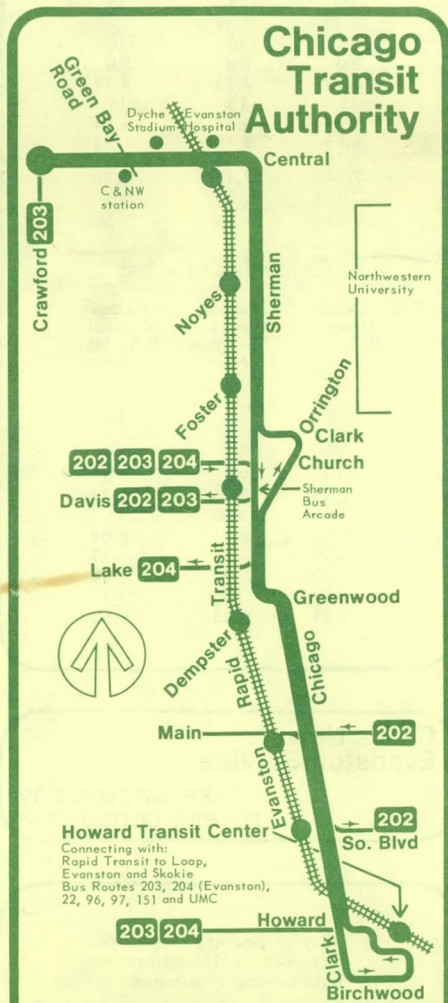

New Route!

Any Questions?

**Call 664-7220 at
any hour any day
for CTA information**

Monday thru Friday

To Howard R.T. Station

Leave Central/Crawford	Leave Central R.T. Sta.	Leave Sherman Bus Arcade
AM	AM	AM
6.00	6.11	6.19
.30	.41	.49
(15)	(15)	(15)
9.30	9.41	9.49
(30)	(30)	(30)
PM	PM	PM
3.00	3.11	3.19
(15)	(15)	(15)
5.45	5.56	6.04
6.05	6.15	.23
.35	.44	.51
7.04	7.13	7.20
(30)	(30)	(30)
9.34	9.43	9.50

Sherman Bus Arcade and Howard R.T. Sta.	10-11
Central R.T. Sta. and Central/Crawford	9-11

THIS ROUTE IS OPERATED BY CTA WITH FINANCIAL ASSISTANCE FROM THE CITY OF EVANSTON.

Saturday

To Howard R.T. Station

Leave Central/Crawford	Leave Central R.T. Sta.	Leave Sherman Bus Arcade
AM	AM	AM
7.05	7.16	7.24
(30)	(30)	(30)
8.35	8.46	8.54
(20)	(20)	(20)
PM	PM	PM
5.15	5.26	5.34
.35	.45	.52
.55	6.04	6.11
6.20	.29	.36
(30)	(30)	(30)
7.50	7.59	8.06

No service
Sundays or Holidays

Evanstonians,
express
yourselves.

Central Street
to the Loop
in 32 minutes
\$1.20 Round Trip

CTA
Evanston Express.