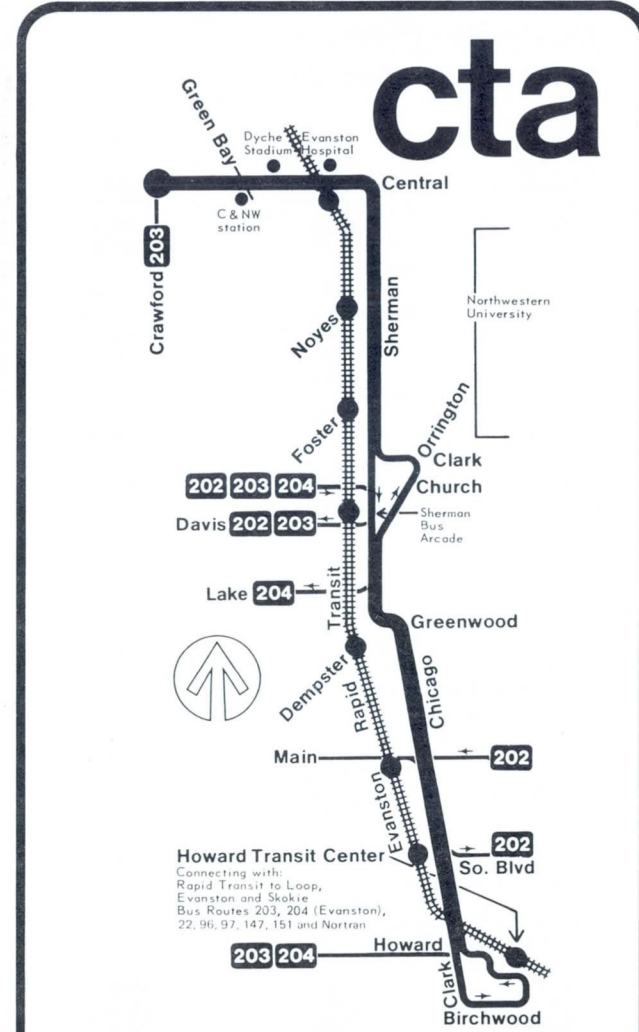

Monday thru Friday

Southbound

Central/Crawford bus leaves	Central C & NW Station bus arrives	Central train leaves	North Western Sta. (Madison/Canal) train arrives
0600	0639	0647	0710
0700	0709	0711	0735
0715	0724	0736	0800
0730	0739	0748	0810
0745	0754	0808	0832
0815	0824	0832	0857
0815	0824	0837	0905
0915	0924	0926	0954
0945	0954	0956	1025
1045	1054	1057	1125
then every hour until			
1545	1554	1557	1625
1645	1654	1655	1725
1745	1754	1757	1826
then every hour until			
2144	2154	2157	2225

Saturday

Northbound

North Western Sta. (Madison/Canal) train leaves	Central C & NW Station train arrives	Central bus leaves	Central/Crawford bus arrives
0635	0701	0733	0742
0725	0751	0803	0812
0805	0832	0833	0842
1035	1101	1103	1112
1235	1301	1303	1312
1335	1401	1403	1412
1435	1501	1503	1512
1535	1602	1603	1612
1635	1701	1703	1712
1707	1733	1743	1752
1800	1828	1832	1840
1935	2001	2004	2011

Saturday

Southbound

Central/Crawford bus leaves	Central C & NW Station bus arrives	Central train leaves	North Western Sta. (Madison/Canal) train arrives
0700	0709	0732	0800
0730	0739	0802	0830
0830	0839	0841	0910
0900	0909	0926	0954
0945	0954	0956	1025
1045	1054	1057	1125
1245	1254	1257	1325
1445	1454	1457	1525
1645	1654	1655	1725
1745	1754	1757	1825
1948	1955	1957	2025

201

Central/ Sherman

Any questions?

Call 670-5000 or 836-7000
at any hour any day
for transit information