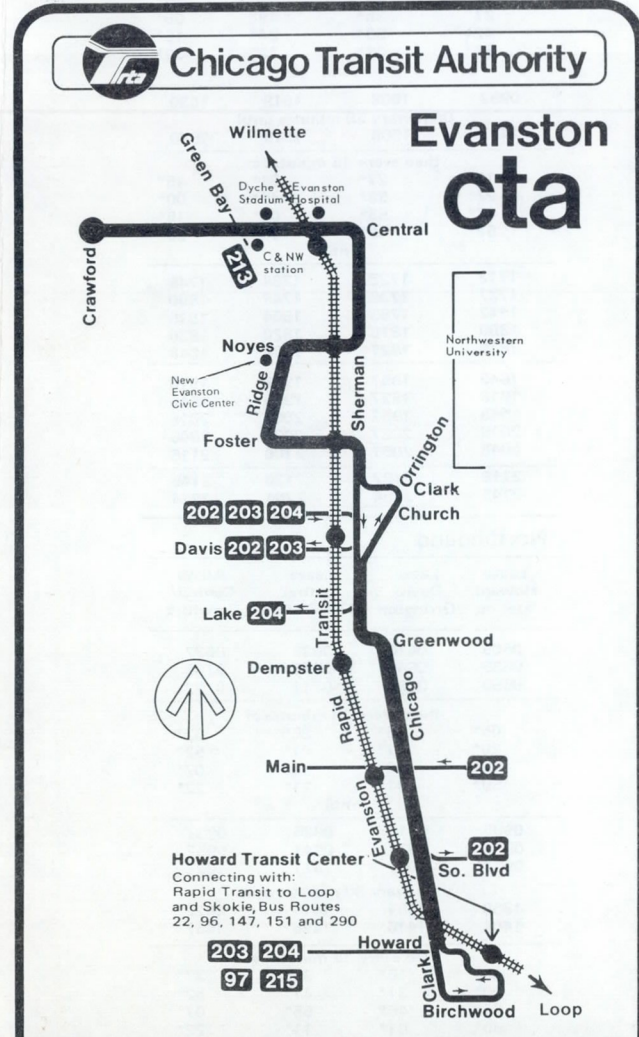

then every hour until

1542	1553	1557	1625
1642	1653	1655	1725
1742	1753	1757	1826
1818	1827	1857	1926
1918	1927	1957	2026
2018	2027	2057	2126
2145	2154	2157	2225

Northbound

North Western Sta. (Madison/Canal) train leaves	Central C & NW Station train arrives	Central bus leaves	Central/ Crawford bus arrives
0635	0701	0711	0722
0725	0751	0756	0807
0805	0832	0841	0852
0935	1001	1011	1022

then every hour until

1435	1501	1511	1522
1535	1602	1611	1622
1630	1655	1656	1707
1707	1733	1741	1752
1719	1740	1741	1752
1745	1805	1811	1822
1800	1828	1840	1849
1835	1901	1909	1918
1935	2001	2004	2013
2035	2101	2104	2113
2135	2201	2204	2213

Saturday

Southbound

Central/ Crawford bus leaves	Central C & NW Station bus arrives	Central train leaves	North Western Sta. (Madison/Canal) train arrives
0659	0710	0732	0800
0729	0740	0802	0830
0827	0840	0841	0910
0855	0906	0926	0954
0944	0953	0956	1025
1044	1055	1057	1125
1244	1255	1257	1325
1444	1455	1457	1525
1644	1655	1655	1725
1744	1754	1757	1825
1947	1956	1957	2025

Northbound

North Western Sta. (Madison/Canal) train leaves	Central C & NW Station train arrives	Central bus leaves	Central/ Crawford bus arrives
0635	0701	0733	0744
0725	0751	0803	0814
0805	0832	0833	0844
1035	1101	1103	1114
1235	1301	1303	1314
1335	1401	1403	1414
1435	1501	1503	1514
1535	1602	1603	1614
1635	1701	1703	1714
1707	1733	1743	1754
1800	1828	1832	1842
1935	2001	2004	2013

201

Central/ Sherman

Any questions?

Call RTA Travel information:
in Chicago 836-7000
suburbs 800-972-7000 toll-free

Funds for CTA operating costs are provided in part through the Regional Transportation Authority by the federal and state governments and the City of Chicago, City of Evanston and County of Cook.