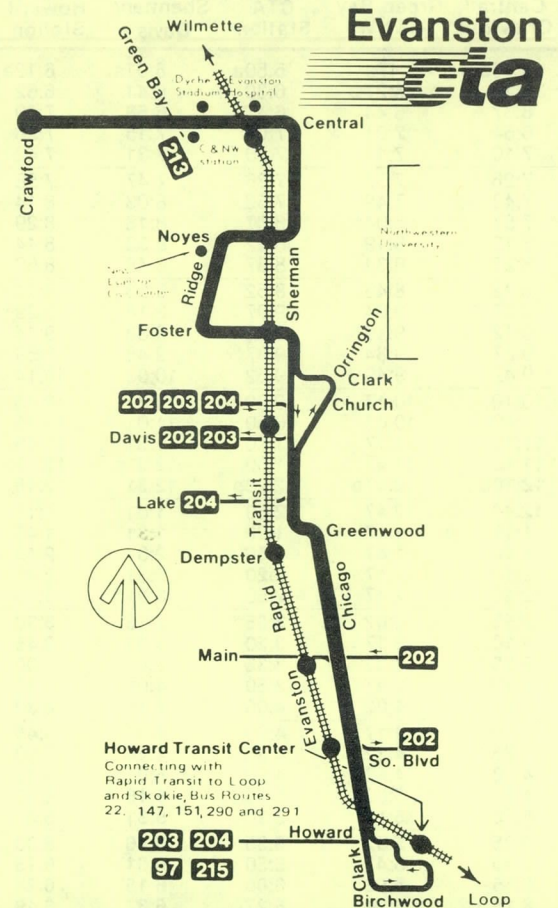

CTA operating and capital costs are funded in part through the Regional Transportation Authority by the federal and state governments and the County of Cook.

Para obtener mayor información, en Español, llame al Centro de Información al 836-7000. En los suburbios llame—sin recargo—al 800-972-7000.

Chicago Transit Authority