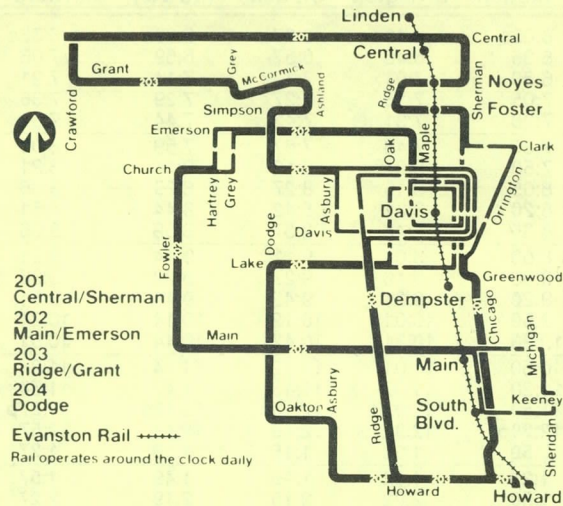

201 Central/ Sherman

Saturday

Northbound

Howard Station	Davis/ Orrington	Central CTA Station	Central/ Green Bay (C&NW)	Central/ Crawford
7:12a	7:23a	7:34a	7:37a	7:44a
7:42	7:53	8:04	8:07	8:14
8:12	8:23	8:34	8:37N	8:44
8:42	8:53	9:04	9:07	9:14
9:02	9:13	9:24	9:27	9:34
9:22	9:33	9:44	9:47	9:54
9:42	9:53	10:04	10:07	10:14
10:02	10:13	10:24	10:27	10:34
10:22	10:33	10:44	10:47	10:54
10:42	10:53	11:04	11:07	11:14
11:02	11:13	11:24	11:27	11:34
11:22	11:33	11:44	11:47	11:54
11:42	11:53	12:04p	12:07p	12:14p
12:02p	12:13p	12:24	12:27	12:34
12:22	12:33	12:44	12:47	12:54
12:42	12:53	1:04	1:07	1:14
1:02	1:13	1:24	1:27	1:34
1:22	1:33	1:44	1:47	1:54
1:42	1:53	2:04	2:07	2:14
2:02	2:13	2:24	2:27	2:34
2:22	2:33	2:44	2:47	2:54
2:42	2:53	3:04	3:07	3:14
3:02	3:13	3:24	3:27	3:34
3:22	3:33	3:44	3:47	3:54
3:42	3:53	4:04	4:07	4:14
4:02	4:13	4:24	4:27	4:34
4:22	4:33	4:44	4:47	4:54
4:42	4:53	5:04	5:07	5:14
5:02	5:13	5:24	5:27	5:34
5:22	5:33	5:44	5:47	5:54
5:42	5:53	6:04	6:07	6:14
6:12	6:23	6:34	6:37	6:44
6:42	6:53	7:04	7:07	7:14

Evanston cta Service