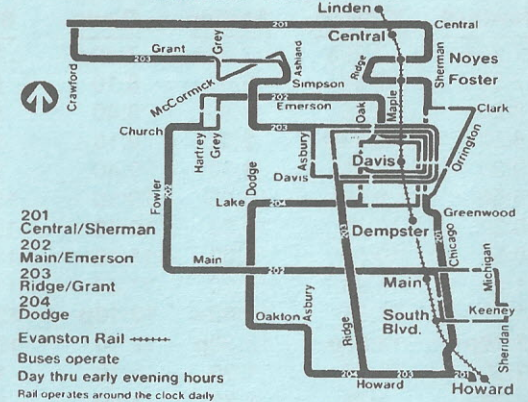

Northbound

Leave Howard Station	Davis Orrington	Central CTA Station	Central Green Bay (C&NW)	Arrive Central Crawford
5:52a	6:03a	6:14a	6:16a	6:23a
6:12	6:23	6:34	6:36	6:43
6:32	6:43	6:54	6:56	7:03
6:52	7:03	7:14	7:16 N	7:23
7:07	7:18	7:29	7:31	7:38
7:22	7:33	7:44	7:46	7:53
7:38	7:49	8:00	8:02 N	8:09
7:54	8:05	8:16	8:18	8:25
8:10	8:21	8:32	8:34	8:41
8:25	8:36	8:47	8:49	8:56
8:40	8:51	9:02	9:04 N	9:11
9:00	9:11	9:22	9:24	9:31
9:20	9:31	9:42	9:44	9:51
9:50	10:01	10:12	10:14	10:21
10:20	10:31	10:42	10:44	10:51
10:50	11:01	11:12	11:14 N	11:21
11:20	11:31	11:43	11:46	11:54
11:50	12:02p	12:15p	12:19p	12:27p
12:20p	12:32	12:45	12:49	12:57
12:50	1:02	1:15	1:19	1:27
1:20	1:32	1:45	1:49	1:57
1:50	2:02	2:15	2:19	2:27
2:20	2:32	2:45	2:49	2:57
2:35	2:47	3:00	3:06 N	3:14
2:50	3:02	3:15	3:19	3:27
3:05	3:17	3:30	3:34	3:42
3:21	3:33	3:46	3:50	3:59
3:37	3:49	4:02	4:06 N	4:15
3:53	4:05	4:18	4:22	4:31
4:09	4:21	4:34	4:38	4:47
4:25	4:37	4:50	4:54 N	5:03
4:40	4:52	5:05	5:09	5:18
4:55	5:07	5:20	5:24	5:33
5:10	5:22	5:35	5:38 N	5:46
5:26	5:38	5:51	5:53 N	6:00
5:42	5:54	6:05	6:08 N	6:15
5:58	6:09	6:19	6:22	6:29
6:15	6:25	6:34	6:37 N	6:44
6:45	6:55	7:04	7:07 N	7:14
7:15	7:25	7:34	7:37	7:44

am light face
pm dark face

N-indicates bus makes connections with Chicago and North Western commuter train within 2 to 15 minutes (southbound bus to southbound train and northbound train to northbound bus).

Evanston cta Service

MONDAY THRU FRIDAY