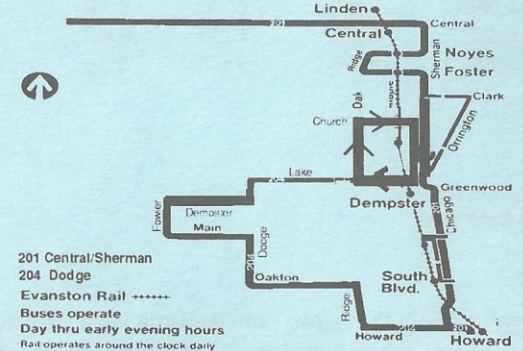

am light face
pm dark face

N-indicates bus makes connections with Chicago and North Western commuter train within 2 to 15 minutes (southbound bus to southbound train and northbound train to northbound bus).

Evanston cta Service

MONDAY THRU FRIDAY

Evanston cta Service

SATURDAY ONLY

Saturday

Southbound

Leave Central Crawford	Central Green Bay (C&NW)	Central CTA Station	Sherman Davis	Arrive Howard Station
7:20a	7:26a	7:30a	7:40a	7:51a
7:50	7:56	8:00	8:10	8:21
8:20	8:26	8:30	8:40	8:51
8:50	8:56N	9:00	9:10	9:21
9:20	9:26	9:30	9:40	9:51
9:50	9:56	10:00	10:10	10:21
10:20	10:26	10:30	10:40	10:51
10:50	10:56	11:00	11:10	11:21
11:20	11:26	11:30	11:40	11:51
11:50	11:56	12:00n	12:10p	12:21p
12:20p	12:26p	12:30p	12:40	12:51
12:50	12:56	1:00	1:10	1:21
1:20	1:26	1:30	1:40	1:51
1:50	1:56	2:00	2:10	2:21
2:20	2:26	2:30	2:40	2:51
2:50	2:56	3:00	3:10	3:21
3:20	3:26	3:30	3:40	3:51
3:50	3:56	4:00	4:10	4:21
4:20	4:26	4:30	4:40	4:51
4:50	4:56N	5:00	5:10	5:21
5:20	5:26	5:30	5:40	5:51
5:50	5:56	6:00	6:10	6:21
6:20	6:26	6:30	6:40	6:51
6:50	6:56	7:00	7:10	7:21