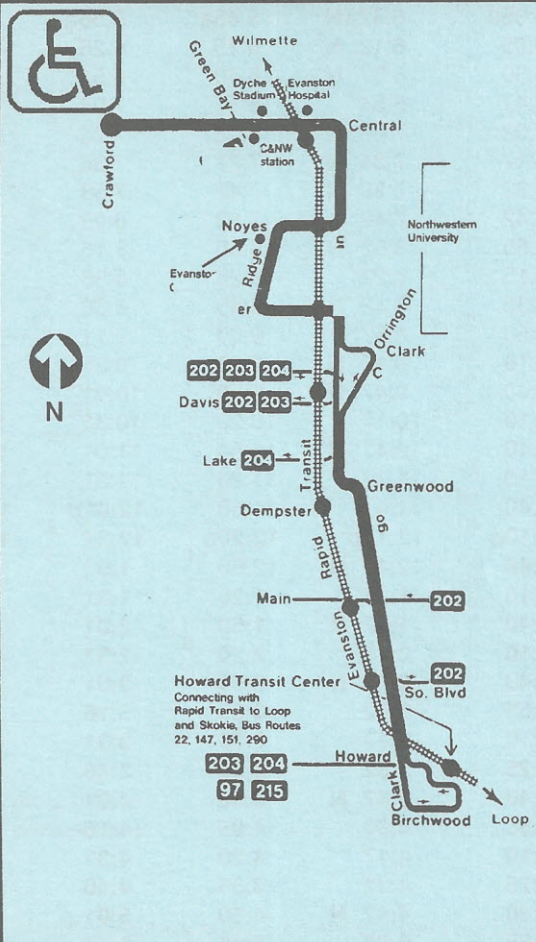

Effective November 08, 1993

201 Central / Sherman