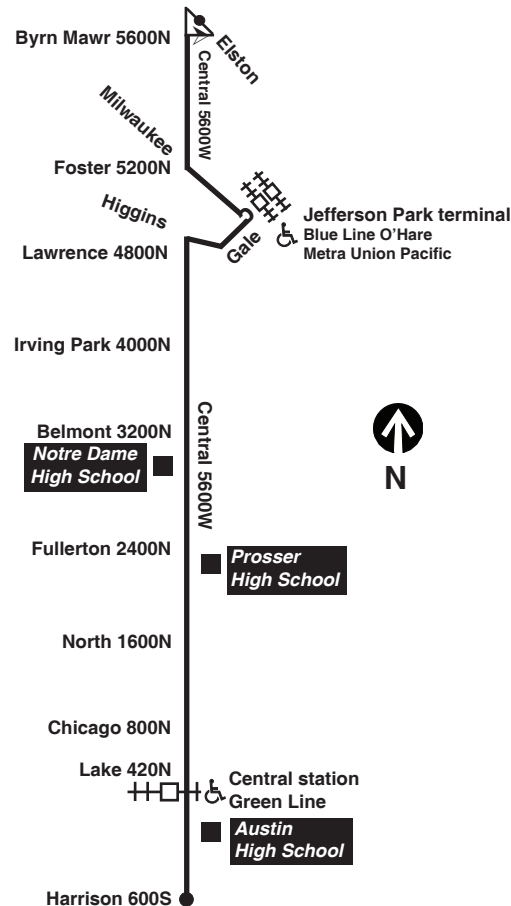

**For more Information call the RTA Travel Information Center in Chicago: 312-836-7000. Open 5 a.m. until 1 a.m. every day.**

**Para obtener mayor información, en Español, llame al Centro de Información: 312-836-7000.**

**Chicago Transit Authority**

**85**

**Central**

Effective December 22, 2013  
**Additional service may be provided on school days, late August through June**

**Monday thru Friday**

**85 Central**

**Northbound**