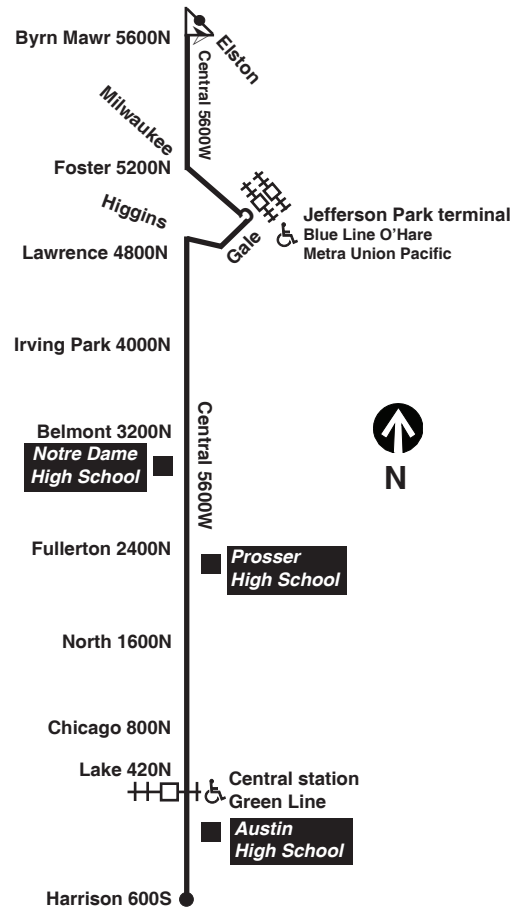

**Chicago Transit Authority**

**85**

**Central**

Effective August 31, 2014

**Additional service may be provided on school days, late August through June**

**Monday thru Friday**

**85 Central**

**Northbound**

am light face pm bold face

**Southbound**

Leave Bryn Mawr/Elston	Jefferson Park Blue Line	Belmont/Central	North/Central	Lake/Central Green Line	Arrive Harrison/Central
4:00am	4:04am	4:16am	4:24am	4:30am	4:34am
4:30	4:34	4:46	4:54	5:00	5:04
4:50	4:54	5:06	5:14	5:20	5:24
5:10	5:14	5:26	5:34	5:40	5:44
5:30	5:34	5:46	5:54	6:00	6:04
5:50	5:54	6:06	6:14	6:20	6:24
6:10	6:14	6:26	6:35	6:41	6:45
6:30	6:34	6:46	6:55	7:01	7:05
6:50	6:54	7:06	7:15	7:21	7:25
7:08	7:13	7:25	7:34	7:41	7:45
7:26	7:31	7:43	7:52	7:59	8:03
7:43	7:48	8:00	8:09	8:16	8:20
8:00	8:05	8:17	8:26	8:33	8:37
8:17	8:22	8:35	8:44	8:52	8:56
8:34	8:39	8:52	9:02	9:10	9:15
8:51	8:56	9:10	9:20	9:29	9:34
9:08	9:13	9:28	9:38	9:47	9:53
9:25	9:30	9:45	9:55	10:04	10:10
9:43	9:48	10:03	10:13	10:22	10:28
10:01	10:06	10:21	10:31	10:40	10:46
10:19	10:24	10:40	10:50	11:00	11:06
10:38	10:43	10:58	11:09	11:18	11:24
10:56	11:01	11:17	11:28	11:38	11:44
11:15	11:20	11:36	11:47	11:57	12:03pm
11:33	11:38	11:54	12:05pm	12:15pm	12:21
11:52	11:57	12:13pm	12:24	12:34	12:40
12:10pm	12:15pm	12:31	12:43		