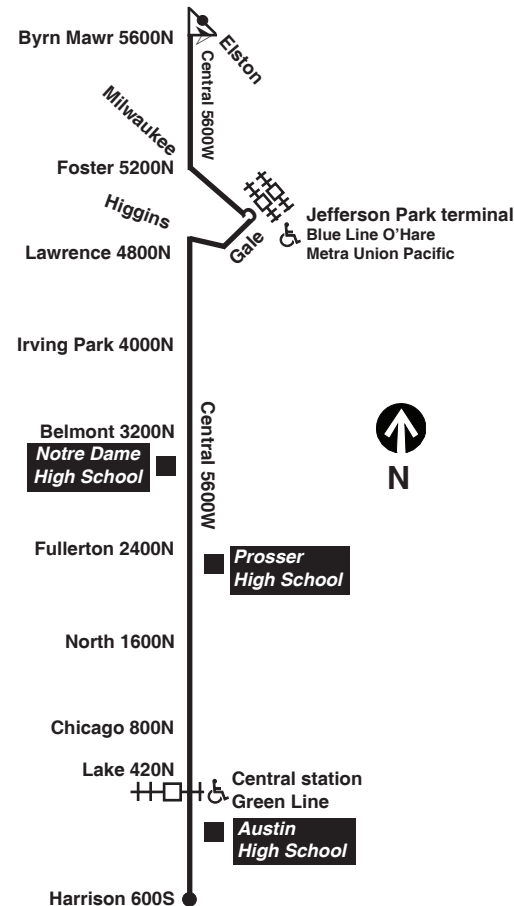

For more information call the RTA Travel Information Center in Chicago: 312-836-7000. Open 5 a.m. until 1 a.m. every day.

Para obtener mayor información, en Español, llame al Centro de Información: 312-836-7000.

Chicago Transit Authority

85

Central

Effective December 18, 2016

Additional service may be provided on school days, September through June

Monday thru Friday

Northbound

Leave Harrison/Central	Lake/Central Green Line	North/Central	Belmont/Central	Jefferson Park Blue Line	Arrive Bryn Mawr/Elston
4:25am	4:31am	4:39am	4:49am	5:01am	5:06am
4:43	4:49	4:57	5:07	5:19	5:24
5:00	5:06	5:14	5:25	5:40	5:44
5:15	5:21	5:29	5:40	5:55	5:59
5:28	5:34	5:42	5:53	6:08	6:12
5:41	5:47	5:55	6:06	6:21	6:25
5:53	5:59	6:07	6:18	6:33	6:37
6:04	6:11	6:19	6:31	6:48	6:53
6:13	6:20	6:28	6:40	6:57	7:02
6:22	6:29	6:37	6:49	7:06	7:11
6:31	6:38	6:46	6:58	7:15	7:20
6:40	6:47	6:55	7:07	7:24	7:29
6:49	6:56	7:04	7:16	7:33	7:38
6:58	7:05	7:13	7:25	7:42	7:47
7:07	7:14	7:23	7:35	7:52	7:57

S - trip operates on school days only
am light face pm bold face

85 Central

Southbound

Leave Bryn Mawr/Elston	Jefferson Park Blue Line	Belmont/Central	North/Central	Lake/Central Green Line	Arrive Harrison/Central
3:42am	3:49am	3:59am	4:10am	4:18am	4:21am
4:00	4:06	4:16	4:27	4:36	4:37
4:16	4:22	4:33	4:42	4:49	4:53
4:29	4:35	4:46	4:55	5:02	5:06
4:42	4:48	4:59	5:08	5:15	5:19
4:55	5:01	5:12	5:21	5:28	5:32
5:05	5:11	5:22	5:31	5:38	5:42
5:15	5:21	5:33	5:43	5:50	5:55
5:24	5:30	5:42	5:52	6:00	6:04
5:33	5:39	5:51	6:01	6:09	6:13
5:42	5:48	6:00	6:10	6:18	6:23
5:51	5:58	6:10	6:21	6:29	6:34

B - trips begins at Belmont/Leclaire at time shown on school days