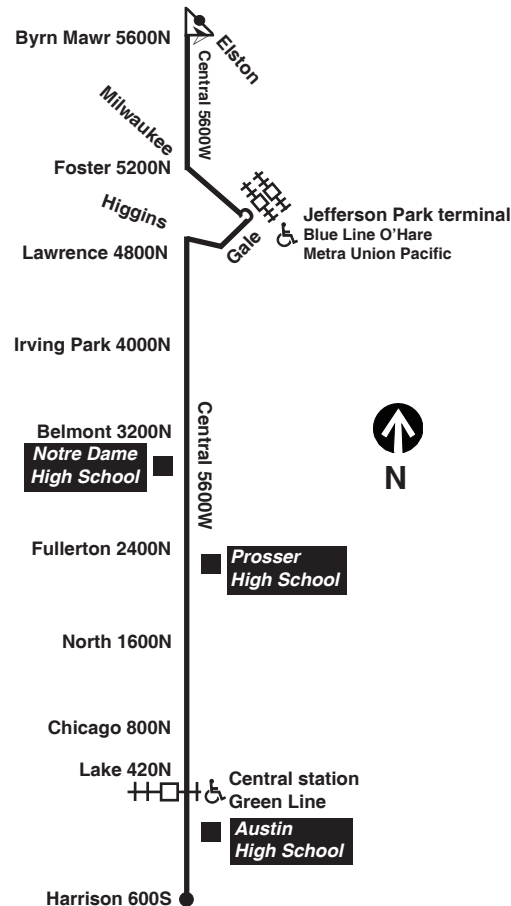

For more Information call the RTA Travel Information Center in Chicago: 312-836-7000. Open 5 a.m. until 1 a.m. every day.

Para obtener mayor información, en Español, llame al Centro de Información: 312-836-7000.

Chicago Transit Authority

85 ♿

Central

Effective September 3, 2017

Additional service may be provided on school days, September through June

Monday thru Friday

Northbound

Leave Central/Harrison	Central/Lake Green Line	Central/North	Central/Belmont	Jefferson Park Blue Line	Arrive Bryn Mawr/Elston
4:25am	4:31am	4:39am	4:49am	5:01am	5:06am
4:43	4:49	4:57	5:07	5:19	5:24
5:00	5:06	5:14	5:25	5:40	5:44
5:15	5:21	5:29	5:40	5:55	5:59
5:28	5:34	5:42	5:53	6:08	6:12
5:41	5:47	5:55	6:06	6:21	6:25
5:53	5:59	6:07	6:18	6:33	6:37
6:04	6:11	6:19	6:31	6:48	6:53
6:13	6:20	6:28	6:40	6:57	7:02
6:22	6:29	6:37	6:49	7:06	7:11
6:31	6:38	6:46	6:58	7:15	7:20
6:40	6:47	6:55	7:07	7:24	7:29

B - trips begins at Belmont/Leclaire at time shown on school days