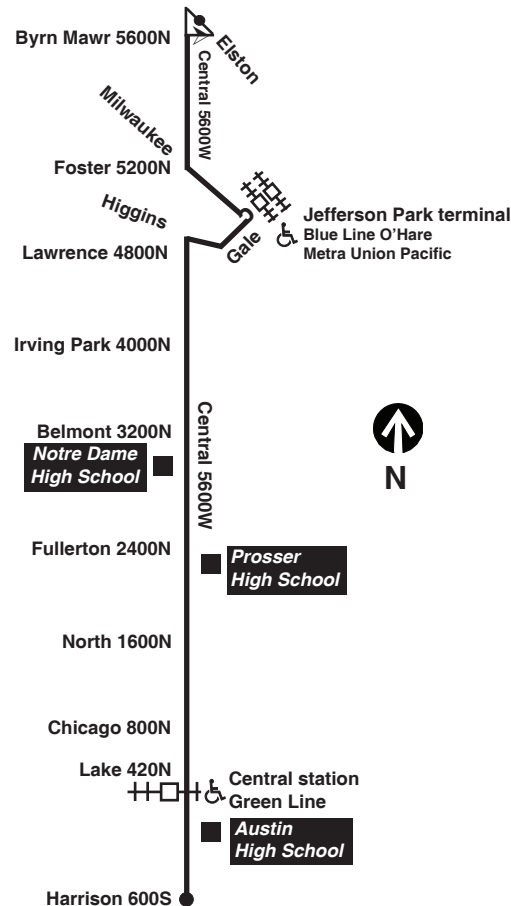

For more Information call the RTA Travel Information Center in Chicago: 312-836-7000. Open 6am until 7pm, Monday thru Saturday.

Para obtener mayor información, en Español, llame al Centro de Información: 312-836-7000.

Chicago Transit Authority

85 

Central

Effective September 2, 2018

Additional service may be provided on school days, September through June

Monday thru Friday

Northbound

Leave Central/Harrison	Central/Lake Green Line	Central/Cental/ North	Central/ Belmont	Jefferson Park Blue Line	Arrive Bryn Mawr/ Elston
4:25am	4:31am	4:39am	4:49am	5:01am	5:06am
4:43	4:49	4:57	5:07	5:19	5:24
5:00	5:06	5:14	5:25	5:40	5:44
5:15	5:21	5:29	5:40	5:55	5:59
5:28	5:34	5:42	5:53	6:08	6:12
5:40	5:46	5:54	6:05	6:20	6:24
5:52	5:58	6:06	6:17	6:32	6:36
6:04	6:11	6:19	6:31	6:48	6:53
6:15	6:22	6:30	6:42	6:59	7:04
6:25	6:32	6:40	6:52	7:09	7:14
6:34	6:41	6:49	7:01	7:18	7:23
6:44	6:51	6:59	7:11	7:28	7:33

Southbound

Leave Bryn Mawr/Elston	Jefferson Park Blue Line	Central/Belmont	Central/North	Central/Lake Green Line	Arrive Central/Harrison
4:00am	4:04am	4:15am	4:22am	4:28am	4:33am
4:30	4:34	4:45	4:52	4:58	5:03
4:50	4:54	5:05	5:12	5:18	5:23
5:10	5:16	5:27	5:36	5:43	5:46
5:30	5:36	5:47	5:56	6:03	6:06
5:50	5:56	6:07	6:16	6:23	6:26
6:08	6:13	6:25	6:34	6:41	6:45
6:26	6:31	6:43	6:52	6:59	7:03
6:44	6:49	7:01	7:10	7:17	7:21
7:03	7:08	7:20	7:29	7:36	7:40
7:16	7:21	7:32	7:42	7:50	7:54
7:31	7:36	7:47	7:57	8:05	8:09
7:45	7:50	8:01	8:11	8:19	8:23
7:59	8:04	8:15	8:25	8:33	8:37
8:13	8:20	8:32	8:42	8:51	8:56
8:27	8:34	8:46	8:56	9:05	9:10
8:41	8:48	9:00	9:10	9:19	9:24
8:55	9:02	9:14	9:24	9:33	9:38
9:09	9:15	9:29	9:40	9:50	9:55
9:24	9:30	9:44	9:55	10:05	10:10
9:39	9:45	9:59	10:10	10:20	10:25
9:53	9:59	10:13	10:24	10:34	10:39
10:07	10:13	10:28	10:39	10:49	10:55
10:21	10:27	10:42	10:53	11:03	11:09
10:35	10:41	10:56	11:07	11:17	11:23
10:49	10:55	11:10	11:21	11:31	11:37
11:02	11:08	11:25	11:37	11:48	11:54
11:15	11:21	11:38	11:50	12:01pm	12:07pm