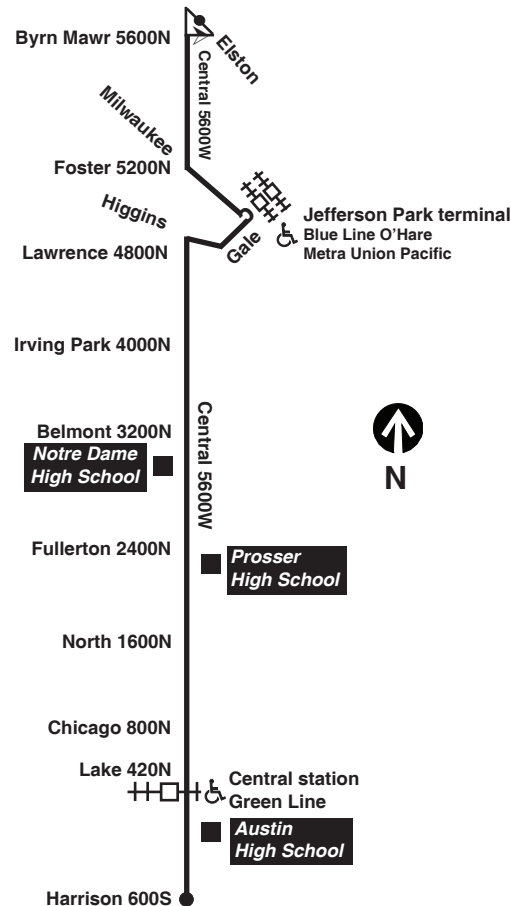

CTA Bike & Ride

Bicycle racks are available on the front exteriors of CTA buses. Bicycles can be placed on bicycle racks during normal hours of operation for each route. Racks accommodate two (2) bicycles at a time. Bicycles are also permitted on CTA trains during certain hours.

Please Stand Up ♿

for Seniors and People with Disabilities
Federal law requires priority seating be designated for seniors and people with disabilities.

The schedules and other information in this timetable are subject to change. CTA does not assume responsibility for errors in timetables, nor for inconvenience or damage resulting from delayed trains or buses due to weather, traffic conditions, etc.

Supplementary service may be provided over portions of this route in addition to the trips shown. Please check destination signs and announcements when boarding buses.

CTA operating costs are funded in part through the Regional Transportation Authority, by the federal and state governments, and the City of Chicago and County of Cook.

For more Information call the RTA Travel Information Center in Chicago: 312-836-7000. Open 6am until 7pm, Monday thru Saturday.

Para obtener mayor información, en Español, llame al Centro de Información: 312-836-7000.

Chicago Transit Authority

85 ♿

Central

Effective September 1, 2019

Additional service may be provided on school days, September through June

Monday thru Friday

Northbound

Leave Central/Harrison	Central/Lake Green Line	Central/Cental/ North	Central/ Belmont	Jefferson Park Blue Line	Arrive Bryn Mawr/ Elston
4:03am	4:09am	4:16am	4:27am	4:40am	4:45am
4:20	4:26	4:33	4:44	4:57	5:02
4:36	4:42	4:49	5:00	5:13	5:18
4:51	4:57	5:04	5:15	5:28	5:33
5:05	5:11	5:18	5:29	5:43	5:48
5:18	5:25	5:32	5:43	5:58	6:03
5:31	5:38	5:46	5:57	6:12	6:17
5:44	5:51	5:58	6:10	6:25	6:30
5:56	6:03	6:10	6:22	6:38	6:43
6:07	6:13	6:21	6:33	6:50	6:55
6:17	6:24	6:32	6:44	7:02	7:07
then every 9 to 12 minutes until					
8:22	8:31	8:40	8:53	9:08	9:13
8:34	8:42	8:52	9:04	9:19	9:24
8:47	8:55	9:04	9:16	9:31	9:36
8:59	9:07	9:16	9:27	9:42	9:47
9:12	9:20	9:28	9:40	9:55	10:00
9:25	9:33	9:42	9:53	10:08	10:13
9:38	9:46	9:55	10:06	10:21	10:26
then every 14 to 15 minutes until					
2:10pm	2:18pm	2:29pm	2:42pm	2:58pm	3:04pm
2:25	2:33	2:44	2:57	3:13	3:19
2:39	2:48	2:58	3:11	3:28	3:33
2:53	3:02	3:12	3:25	3:42	3:47
3:06	3:15	3:25	3:38	3:55	4:00
3:18	3:27	3:37	3:50	4:07	4:12
3:30	3:39	3:51	4:06	4:22	4:27
3:42	3:51	4:02	4:17	4:33	4:38
3:53	4:02	4:12	4:27	4:43	4:48
4:05	4:13	4:24	4:37	4:52	4:58
4:16	4:24	4:35	4:48	5:03	5:09
4:27	4:35	4:46	4:59	5:14	5:20
4:38	4:46	4:57	5:10	5:25	5:31
4:48	4:57	5:07	5:20	5:36	5:41
4:58	5:07	5:17	5:30	5:46	5:51
5:08	5:17	5:27	5:40	5:55	6:00
5:13	5:22	5:32	5:45	6:00	6:05
5:18	5:27	5:37	5:50	6:05	6:10
5:28	5:37	5:47	6:00	6:15	6:20
5:38	5:47	5:57	6:10	6:25	6:30
5:48	5:57	6:07	6:20	6:35	6:40
5:59	6:08	6:18	6:31	6:46	6:51
6:11	6:19	6:29	6:41	6:56	7:02
6:23	6:31	6:41	6:53	7:08	7:14
6:35	6:43	6:53	7:04	7:18	7:24
6:48	6:56	7:06	7:17	7:30	7:36
7:02	7:09	7:18	7:30	7:43	7:48
7:16	7:24	7:33	7:44	7:58	8:03
7:31	7:39	7:48	7:59	8:13	8:18
7:47	7:54	8:03	8:15	8:28	8:33
8:03	8:11	8:20	8:30	8:44	8:49
8:21	8:28	8:37	8:48	9:02	9:07
8:39	8:46	8:55	9:06	9:20	9:25
8:58	9:05	9:14	9:25	9:39	9:44
9:18	9:25	9:34	9:45	9:57	10:02
9:38	9:45	9:54	10:03	10:16	10:21
9:58	10:05	10:14	10:23	10:35	10:40
10:18	10:25	10:33	10:43	10:54	10:59
10:38	10:45	10:53	11:02	11:13	11:18
10:58	11:04	11:12	11:21	11:32	11:36
11:18	11:24	11:32	11:41	11:52	11:56
11:38	11:45	11:53	12:01am	12:12am	12:17am
11:59	12:05am	12:13am	12:22	12:33	12:37
12:19am	12:25	12:32	12:41	12:52	12:57
12:40	12:46	12:53	1:02	1:13	1:17

85 Central

Southbound