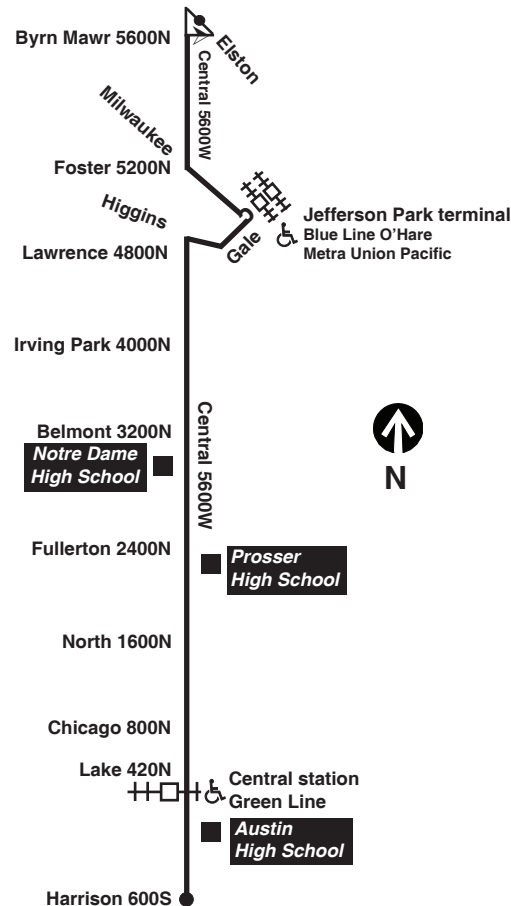

CTA Bike & Ride

Bicycle racks are available on the front exteriors of CTA buses. Bicycles can be placed on bicycle racks during normal hours of operation for each route. Racks accommodate two (2) bicycles at a time. Bicycles are also permitted on CTA trains during certain hours.

Please Stand Up ♿

for Seniors and People with Disabilities
Federal law requires priority seating be designated for seniors and people with disabilities.

The schedules and other information in this timetable are subject to change. CTA does not assume responsibility for errors in timetables, nor for inconvenience or damage resulting from delayed trains or buses due to weather, traffic conditions, etc.

Supplementary service may be provided over portions of this route in addition to the trips shown. Please check destination signs and announcements when boarding buses.

CTA operating costs are funded in part through the Regional Transportation Authority, by the federal and state governments, and the City of Chicago and County of Cook.

For more Information call the RTA Travel Information Center in Chicago: 312-836-7000. Open 6am until 7pm, Monday thru Saturday.

Para obtener mayor información, en Español, llame al Centro de Información: 312-836-7000.

Chicago Transit Authority

85 ♿

Central

Effective June 14, 2020

Additional service may be provided on school days, September through June

Monday thru Friday

Northbound

Leave Central/Harrison	Central/Lake Green Line	Central/North	Central/Belmont	Jefferson Park Blue Line	Arrive Bryn Mawr/Elston
4:03am	4:09am	4:16am	4:27am	4:40am	4:45am
4:20	4:26	4:33	4:44	4:57	5:02
4:36	4:42	4:49	5:00	5:13	5:18
4:51	4:57	5:04	5:15	5:28	5:33
5:05	5:11	5:18	5:29	5:43	5:48
5:18	5:25	5:32	5:43	5:58	6:03
5:31	5:38	5:46	5:57	6:12	6:17
5:44	5:51	5:58	6:10	6:25	6:30
5:56	6:03	6:10	6:22	6:38	6:43
6:07	6:13	6:21	6:33	6:50	6:55
6:17	6:24	6:32	6:44	7:02	7:07
then every 9 to 12 minutes until					
8:22	8:31	8:40	8:53	9:08	9:13
8:34	8:42	8:52	9:04	9:19	9:24
8:47	8:55	9:04	9:16	9:31	9:36
8:59	9:07	9:16	9:27	9:42	9:47
9:12	9:20	9:28	9:40	9:55	10:00
9:25	9:33	9:42	9:53	10:08	10:13
9:38	9:46	9:55	10:06	10:21	10:26
then every 14 to 15 minutes until					
1:26pm	1:35pm	1:44pm	1:57pm	2:12pm	2:18pm
1:41	1:49	1:59	2:11	2:27	2:32
1:55	2:04	2:13	2:26	2:41	2:47
2:10	2:18	2:29	2:42	2:58	3:04
2:25	2:33	2:44	2:57	3:13	3:19
2:39	2:48	2:58	3:11	3:28	3:33
2:53	3:02	3:12	3:25	3:42	3:47
3:06	3:15	3:25	3:38	3:55	4:00
3:18	3:27	3:37	3:50	4:07	4:12
3:30	3:39	3:51	4:06	4:22	4:27
3:42	3:51	4:02	4:17	4:33	4:38
3:53	4:02	4:12	4:27	4:43	4:48
4:05	4:13	4:24	4:37	4:52	4:58
4:16	4:24	4:35	4:48	5:03	5:09
4:27	4:35	4:46	4:59	5:14	5:20
4:38	4:46	4:57	5:10	5:25	5:31
4:48	4:57	5:07	5:20	5:36	5:41
4:58	5:07	5:17	5:30	5:46	5:51
5:08	5:17	5:27	5:40	5:55	6:00
5:18	5:27	5:37	5:50	6:05	6:10
5:28	5:37	5:47	6:00	6:15	6:20
5:38	5:47	5:57	6:10	6:25	6:30
5:48	5:57	6:07	6:20	6:35	6:40
5:59	6:08	6:18	6:31	6:46	6:51
6:11	6:19	6:29	6:41	6:56	7:02
6:23	6:31	6:41	6:53	7:08	7:14
6:35	6:43	6:53	7:04	7:18	7:24
6:48	6:56	7:06	7:17	7:30	7:36
7:02	7:09	7:18	7:30	7:43	7:48
7:16	7:24	7:33	7:44	7:58	8:03
7:31	7:39	7:48	7:59	8:13	8:18
7:47	7:54	8:03	8:15	8:28	8:33
8:03	8:11	8:20	8:30	8:44	8:49
8:21	8:28	8:37	8:48	9:02	9:07
8:39	8:46	8:55	9:06	9:20	9:25
8:58	9:05	9:14	9:25	9:39	9:44
9:18	9:25	9:34	9:45	9:57	10:02
9:38	9:45	9:54	10:03	10:16	10:21
9:58	10:05	10:14	10:23	10:35	10:40
10:18	10:25	10:33	10:43	10:54	10:59
10:38	10:45	10:53	11:02	11:13	11:18
10:58	11:04	11:12	11:21	11:32	11:36
11:18	11:24	11:32	11:41	11:52	11:56
11:38	11:45	11:53	12:01am	12:12am	12:17am
11:59	12:05am	12:13am	12:22	12:33	12:37
12:19am	12:25	12:32	12:41	12:52	12:57
12:40	12:46	12:53	1:02	1:13	1:17

85 Central

Southbound