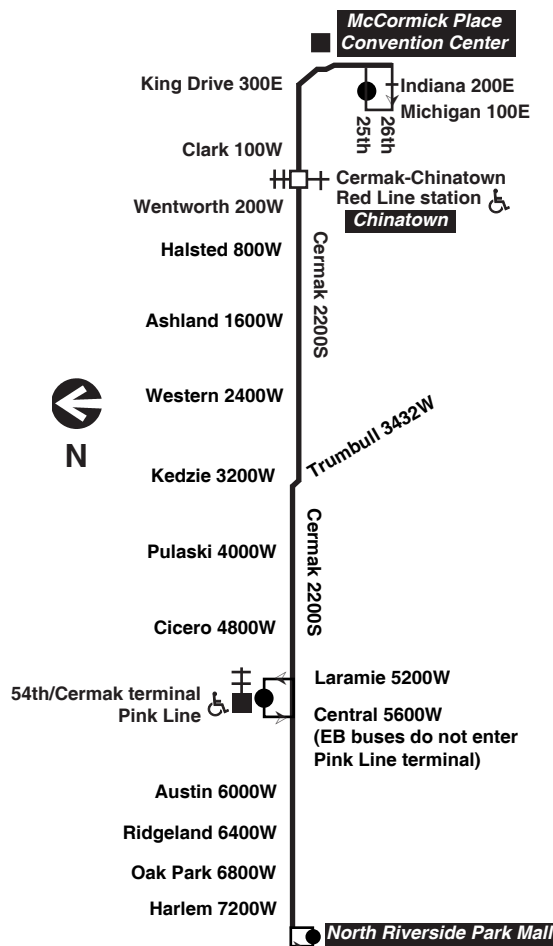

CTA Bike & Ride

Bicycle racks are available on the front exteriors of CTA buses. Bicycles can be placed on bicycle racks during normal hours of operation for each route. Racks accommodate two (2) bicycles at a time. Bicycles are also permitted on CTA trains during certain hours.

Please Stand Up &

for Seniors and People with Disabilities.

Federal law requires priority seating be designated for seniors and people with disabilities.

The schedules and other information in this timetable are subject to change. CTA does not assume responsibility for errors in timetables, nor for inconvenience or damage resulting from delayed trains or buses due to weather, traffic conditions, etc.

CTA operating costs are funded in part through the Regional Transportation Authority, by the federal and state governments, and the City of Chicago and County of Cook.

Supplementary service may be provided over portions of this route in addition to the trips shown. Please check destination signs and announcements when boarding buses.

For more information call the RTA Travel Information Center in Chicago: 312-836-7000. Open 5 a.m. until 1 a.m. every day.

Para obtener mayor información, en Español, llame al Centro de Información: 312-836-7000.

Chicago Transit Authority

21 Cermak

Effective October 20, 2013

Monday thru Friday

Eastbound

Table with 8 columns: Station names (Lv North Riverside Park Mall, 54/Cermak Pink Line, Pulaski/Cermak, Kedzie/Cermak, Western/Cermak, Halsted/Cermak, Arrive 25th/Indiana) and 8 rows of departure times from 4:14a to 10:56a.

Westbound

Table with 8 columns: Station names (Leave 25th/Indiana, Halsted/Cermak, Western/Cermak, Kedzie/Cermak, Pulaski/Cermak, Pink Line, Arrive North Riverside Park Mall) and 8 rows of departure times from 4:00a to 9:30a.

then every 15 minutes from North Riverside Park Mall until

Table with 8 columns of departure times (1:27p to 4:30p) for Eastbound service between 1:15p and 4:45p.

then every 12 minutes from North Riverside Park Mall until

Table with 8 columns of departure times (6:30 to 8:59) for Eastbound service between 6:15 and 8:45.

then every 20 minutes from North Riverside Park Mall until

Table with 8 columns of departure times (9:20 to 12:14a) for Eastbound service between 9:05 and 12:00a.

then every 14 to 16 minutes from 25th/Indiana

Table with 7 columns of departure times (12:34p to 8:05p) for Westbound service between 12:19p and 8:05p.

then every 20 minutes from 25th/Indiana

Table with 7 columns of departure times (9:03 to 12:13a) for Westbound service between 8:48 and 12:13a.

am light face pm bold face

transitchicago.com

transitchicago.com