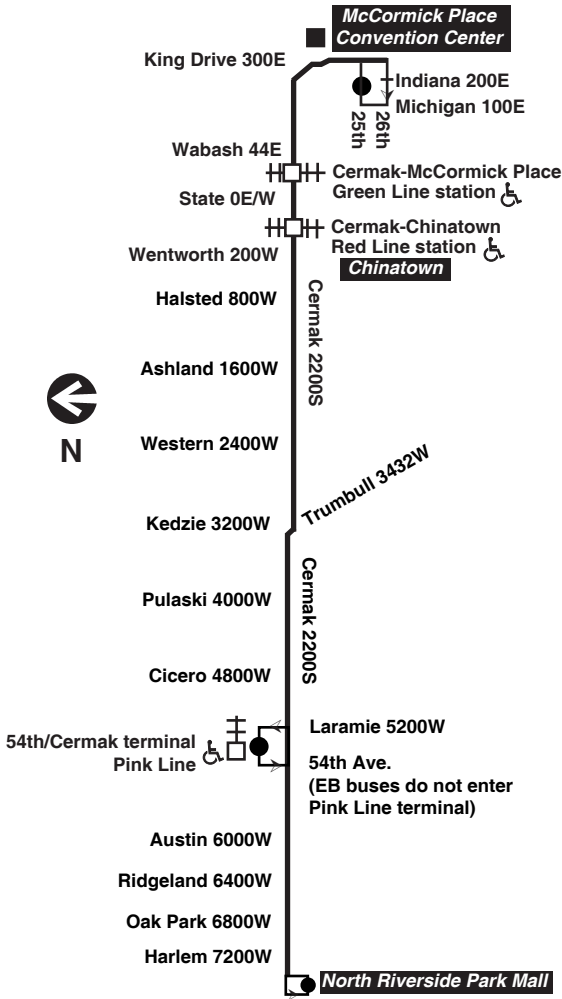

Chicago Transit Authority

21 
Cermak

Effective March 22, 2015

Monday thru Friday

Eastbound

Lv Riverside Park Mall	54/Cermak Pink Line	Pulaski/Cermak	Kedzie/Cermak	Western/Cermak	Halsted/Cermak	Arrive 25th/Indiana
----	4:14am	4:23am	4:28am	4:34am	4:44am	4:58am
----	4:32	4:41	4:46	4:52	5:02	5:16
----	4:50	4:59	5:04	5:10	5:20	5:34
4:57am	5:10	5:18	5:23	5:29	5:39	5:53
5:15	5:28	5:36	5:41	5:47	5:57	6:11
5:33	5:46	5:54	5:59	6:05	6:15	6:29
5:51	6:04	6:12	6:17	6:23	6:33	6:47
6:04	6:17	6:25	6:30	6:37	6:48	7:03
6:17	6:31	6:40	6:45	6:52	7:03	7:18
6:30	6:44	6:53	6:59	7:06	7:17	7:33
6:43	6:57	7:06	7:12	7:19	7:30	7:47
6:56	7:10	7:19	7:25	7:32	7:43	8:00
7:09	7:23	7:33	7:38	7:46	7:58	8:16
7:22	7:36	7:46	7:51	7:59	8:11	8:29
7:35	7:50	8:00	8:06	8:14	8:26	8:44
7:48	8:03	8:14	8:20	8:28	8:40	9:00

then every 15 minutes from North Riverside Park Mall until

9:48	10:02	10:13	10:19	10:27	10:40	10:57
10:01	10:15	10:26	10:32	10:40	10:53	11:10
10:14	10:28	10:39	10:45	10:53	11:06	11:23
10:28	10:42	10:53	10:59	11:07	11:20	11:37
10:42	10:56	11:07	11:13	11:21	11:34	11:51

continuing every 15 minutes to North Riverside Park Mall until

5:52	6:03	6:15	6:22	6:28	6:38	6:54
6:07	6:18	6:29	6:36	6:41	6:51	7:08
6:22	6:33	6:44	6:51	6:56	7:05	7:21
6:37	6:48	6:59	7:06	7:11	7:20	7:35
6:52	7:03	7:13	7:20	7:25	7:34	7:50
7:07	7:18	7:28	7:35	7:40	7:49	8:05
7:22	7:33	7:43	7:50	7:55	8:04	8:20
7:38	7:49	7:59	8:06	8:11	8:20	8:36
7:54	8:05	8:15	8:22	8:27	8:36	8:52
8:10	8:21	8:31	8:38	8:43	8:52	9:08
8:26	8:37	8:47	8:54	8:59	9:08	9:23
8:42	8:52	9:02	9:08	9:13	9:22	9:37
9:00	9:10	9:20	9:26	9:31	9:40	9:55
9:20	9:30	9:40	9:46	9:51	10:00	10:15
9:40	9:50	10:00	10:06	10:11	10:20	10:35
10:02	10:13	10:22	10:27	10:32	10:41	10:55
10:22	10:33	10:42	10:47	10:52	11:01	11:15
10:42	10:53	11:02	11:07	11:12	11:21	11:35
11:02	11:12	11:21	11:26	11:31	11:40	11:53
11:22	11:32	11:41	11:46	11:51	12:00a	12:13a